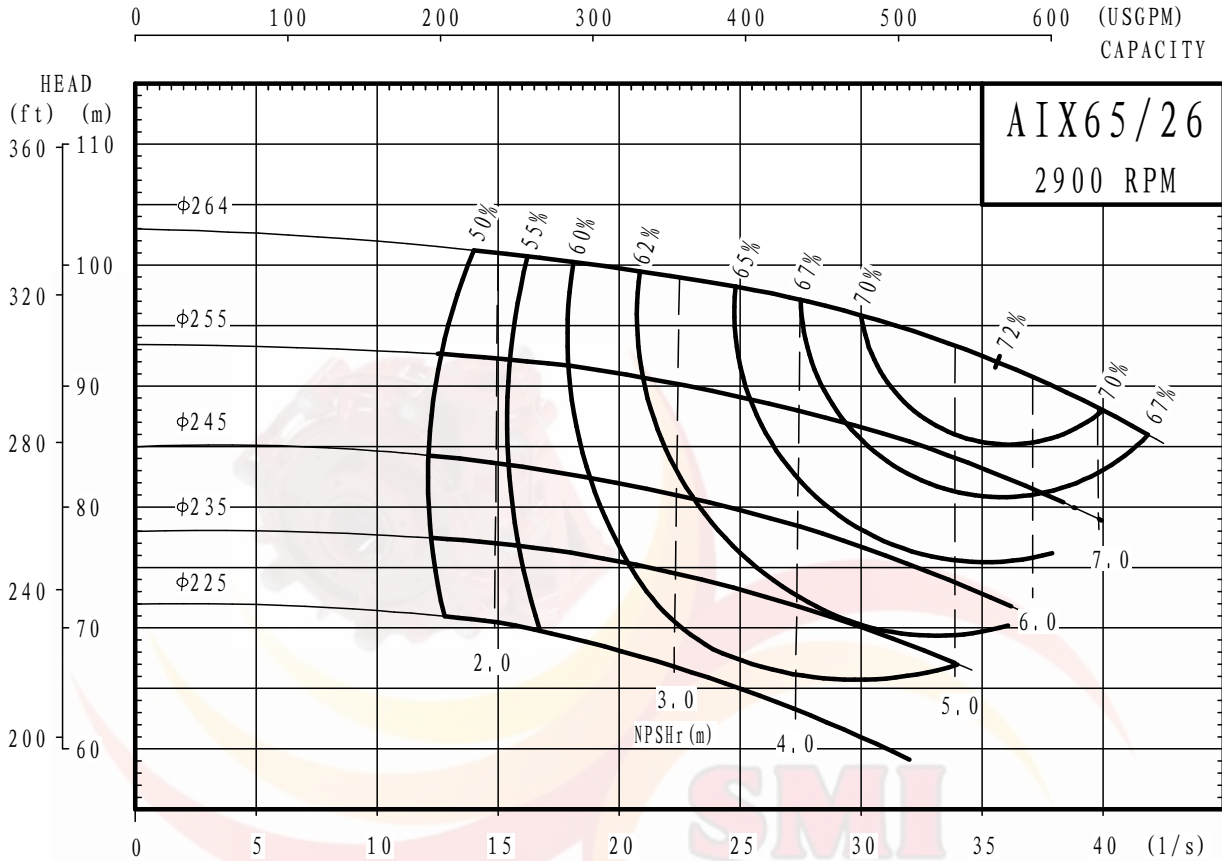

SMI PUMP PERFORMANCE CURVE

www.smipumps.co.za
13 Patrick Road ,Jetpark