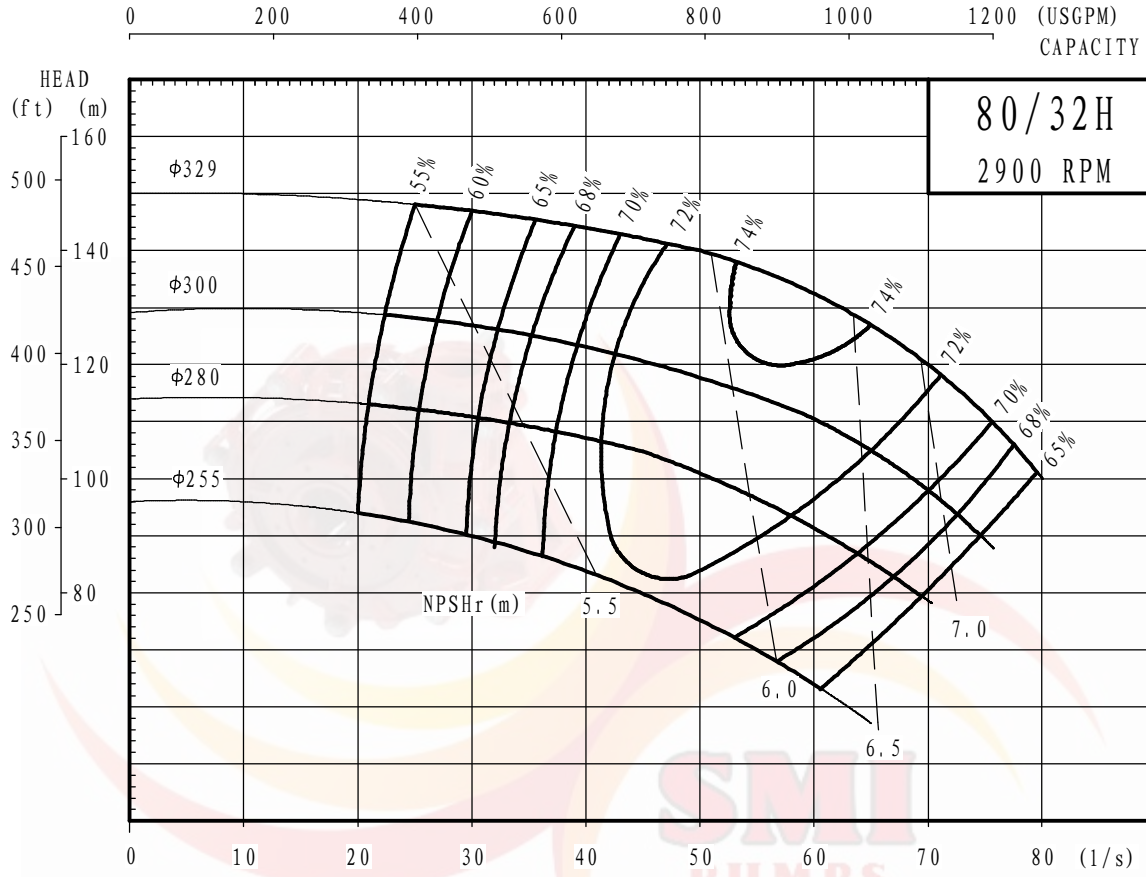

www.smipumps.co.za
13 Patrick Road ,Jetpark

SMI PUMP PERFORMANCE CURVE

www.smipumps.co.za
13 Patrick Road ,Jetpark

SMI PUMP PERFORMANCE CURVE

www.smipumps.co.za
13 Patrick Road ,Jetpark

SMI PUMP PERFORMANCE CURVE

www.smipumps.co.za
13 Patrick Road ,Jetpark

SMI PUMP PERFORMANCE CURVE

www.smipumps.co.za
13 Patrick Road ,Jetpark

SMI PUMP PERFORMANCE CURVE

www.smipumps.co.za
13 Patrick Road ,Jetpark

Max Speed rpm	2000	Curve No.	
Material			
Impeller	Metal	Impeller Type	
Liner	Metal	Open	
Vane Diameter mm	290	Vane No.	Max Particle mm
		5	15
Model	Diameter	mm	Bearing Assembly
65	Inlet	120	QV
			kw
			30
SP	Outlet	65	
Max Impeller Diameter mm			No Seal
290			
Impeller Part No.			
SP65206A			

Note:

Max Speed rpm	2000	Curve No.	
Material			
Impeller	Rubber	Impeller Type	
Liner	Rubber	Open	
Vane Diameter mm	290	Vane No.	Max Particle mm
		5	15
Max Impeller Diameter mm	290	No Seal	
Impeller Part No.	SPR65206A		

Model	Diameter	mm	Bearing Assembly	kw
65	Inlet	120	QV	30
SPR	Outlet	65		

Note: