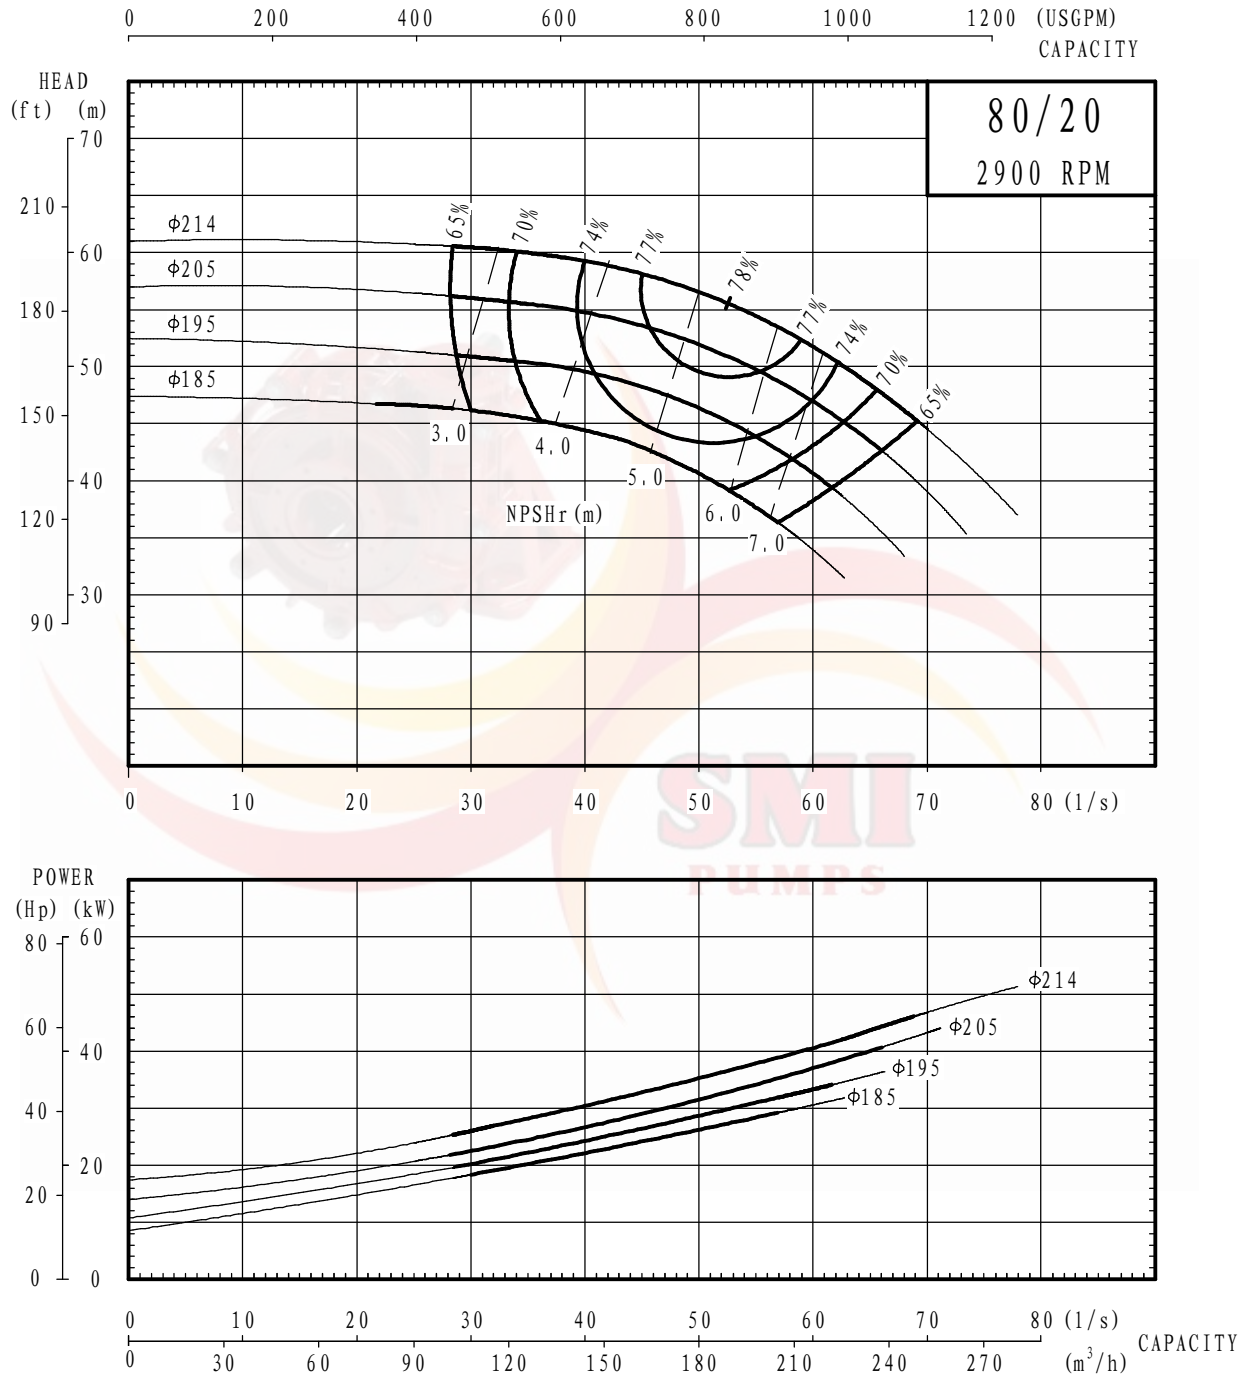

SMI PUMP PERFORMANCE CURVE

www.smipumps.co.za
13 Patrick Road ,Jetpark