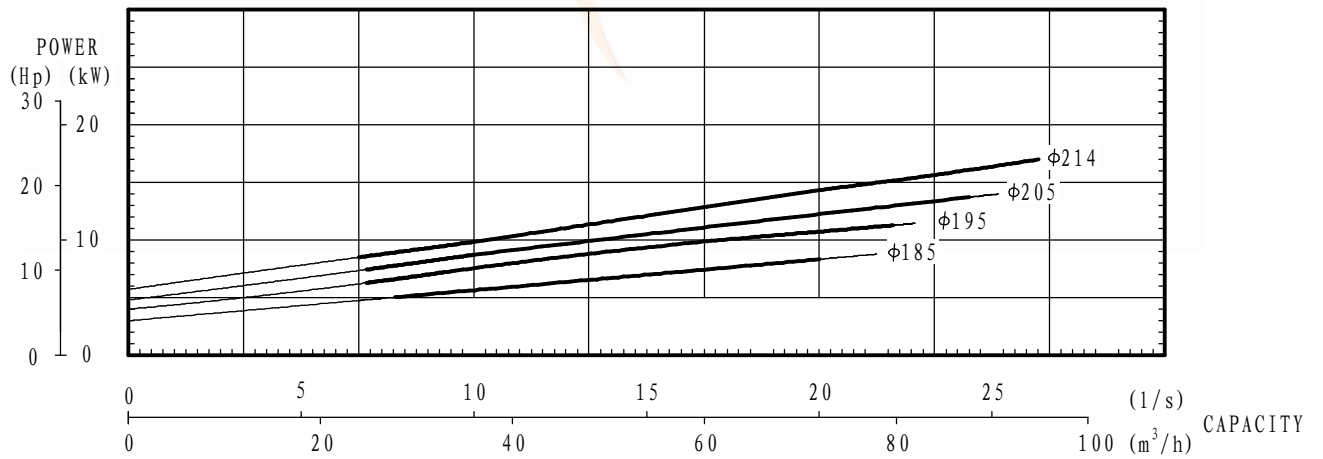

SMI PUMP PERFORMANCE CURVE

www.smipumps.co.za
13 Patrick Road ,Jetpark