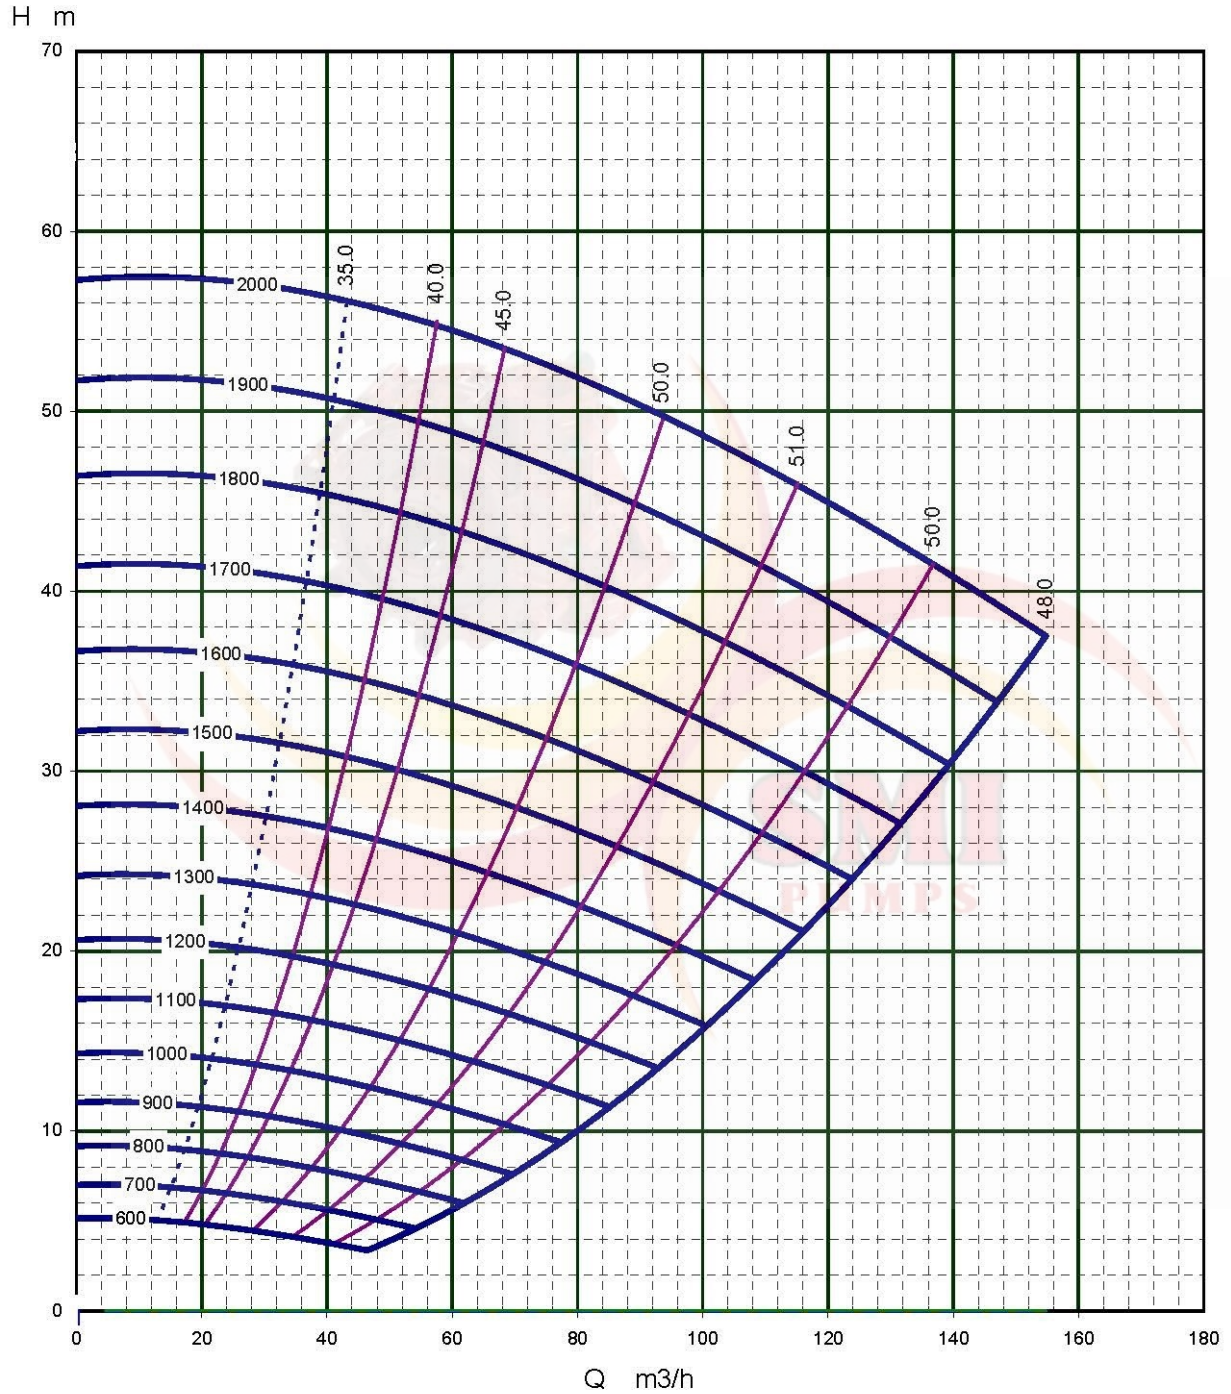

www.smipumps.co.za
13 Patrick Road ,Jetpark

SMI PUMP PERFORMANCE CURVE

www.smipumps.co.za
13 Patrick Road ,Jetpark

SMI PUMP PERFORMANCE CURVE

www.smipumps.co.za
13 Patrick Road ,Jetpark

Max Speed rpm	2000	Curve No.	
Material			
Impeller	Metal	Impeller Type	
Liner	Metal	Open	
Vane Diameter mm	290	Vane No.	Max Particle mm
		5	15
Model	Diameter	mm	Bearing Assembly
65	Inlet	120	QV
			kw
			30
SP	Outlet	65	
Max Impeller Diameter mm			No Seal
290			
Impeller Part No.			
SP65206A			

Note:

Max Speed rpm	2000	Curve No.	
Material			
Impeller	Rubber	Impeller Type	
Liner	Rubber	Open	
Vane Diameter mm	290	Vane No.	Max Particle mm
		5	15
Max Impeller Diameter mm	290	No Seal	
Impeller Part No.	SPR65206A		