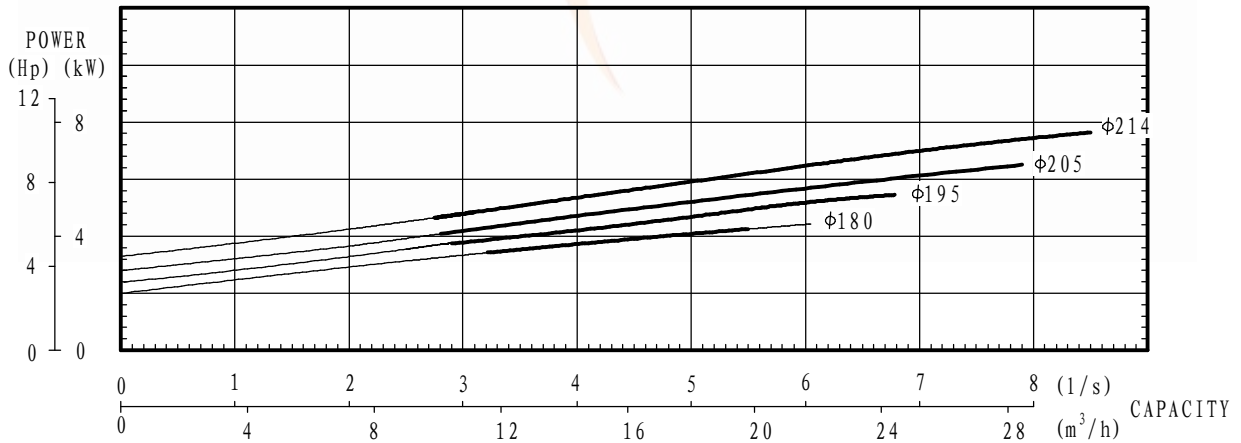

SMI Pump Performance Curve

www.smipumps.co.za
13 Patrick Road ,Jetpark