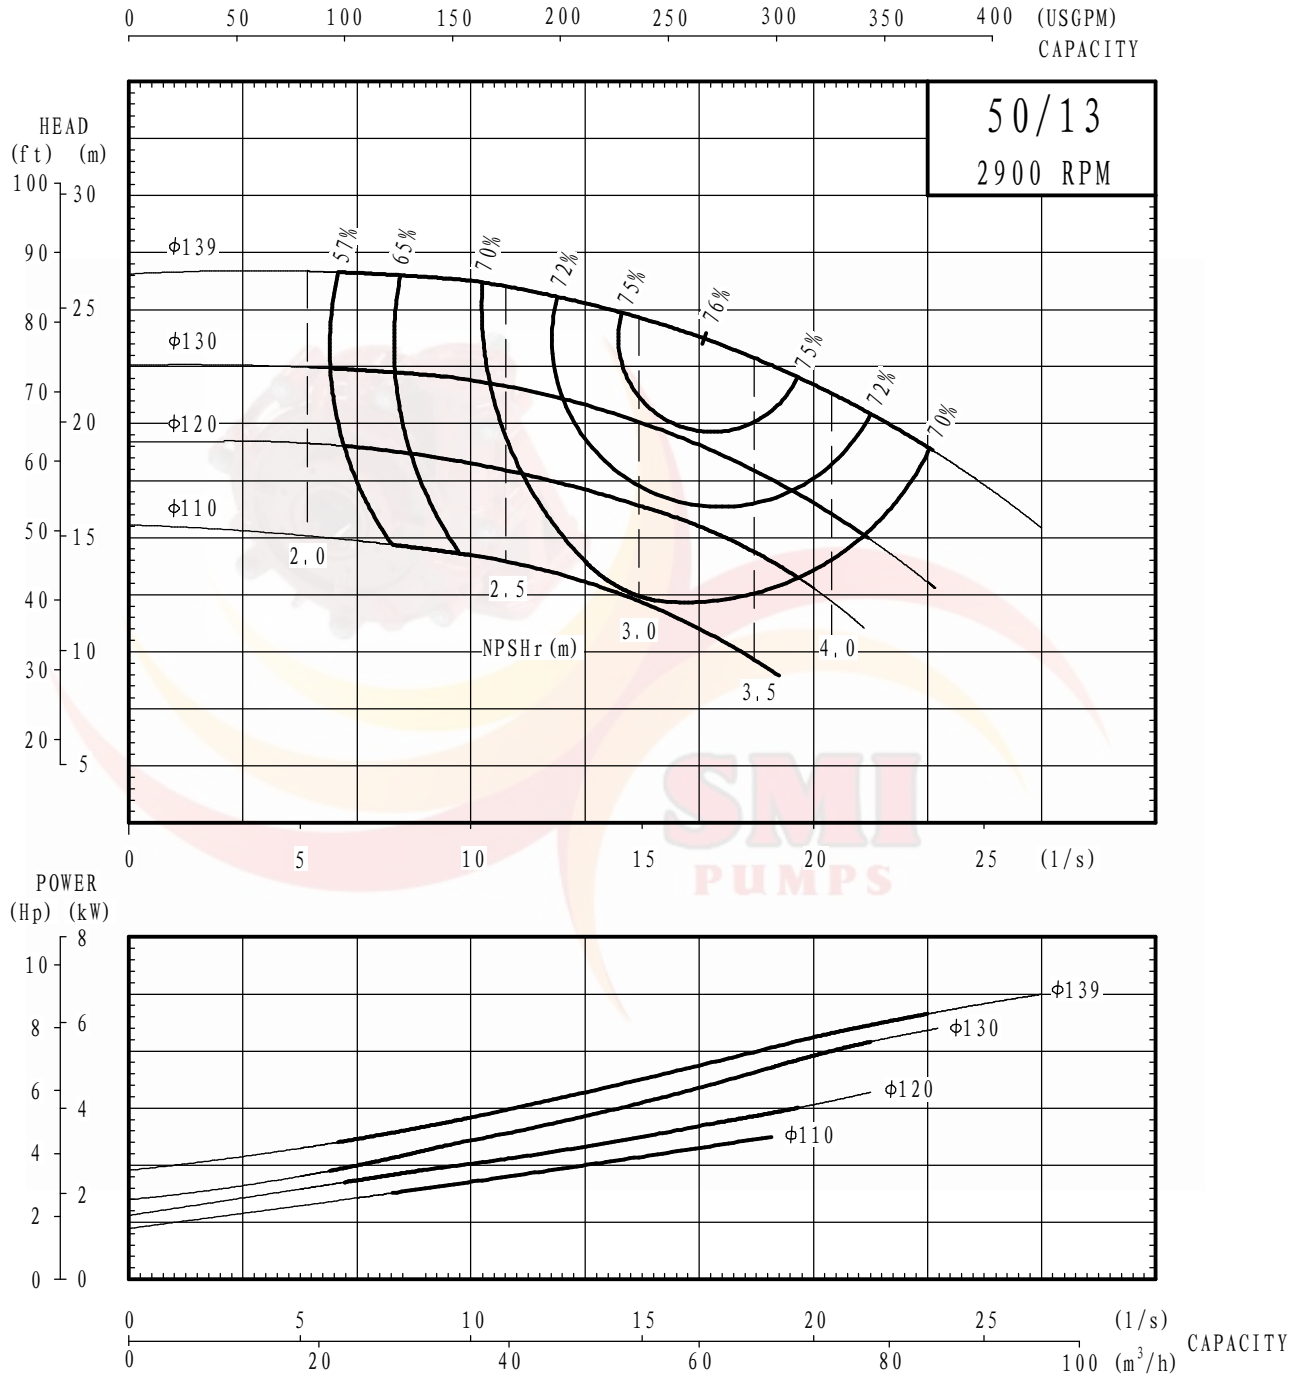

SMI PUMP PERFORMANCE CURVE

www.smipumps.co.za
13 Patrick Road ,Jetpark