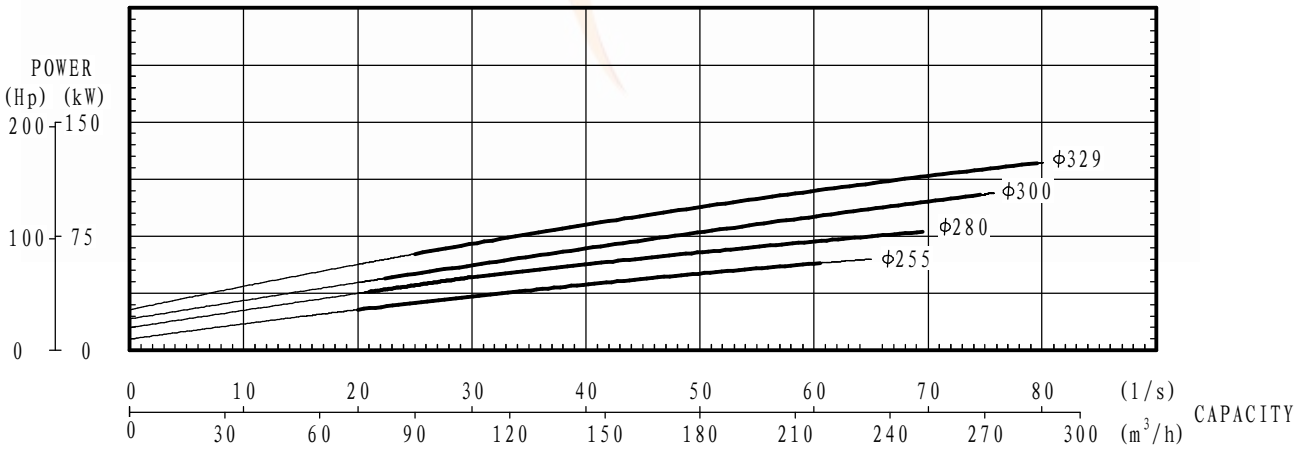

SMI PUMP PERFORMANCE CURVE

www.smipumps.co.za
13 Patrick Road ,Jetpark