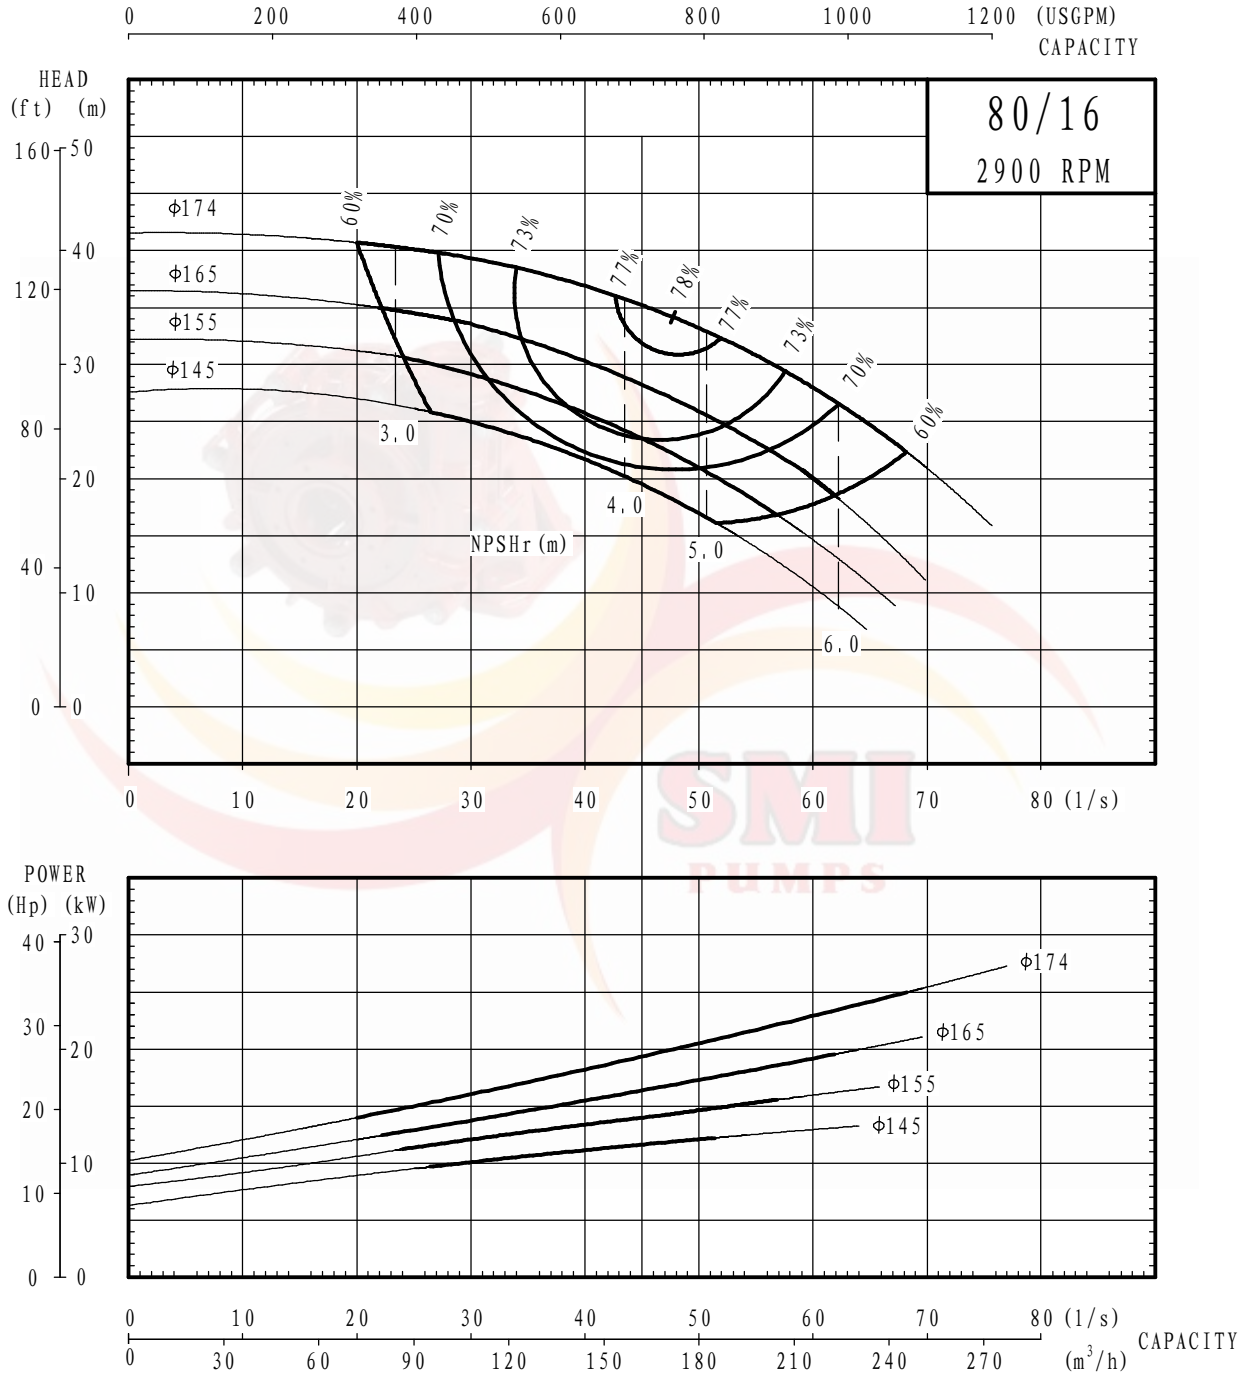

SMI PUMP PERFORMANCE CURVE

www.smipumps.co.za
13 Patrick Road ,Jetpark