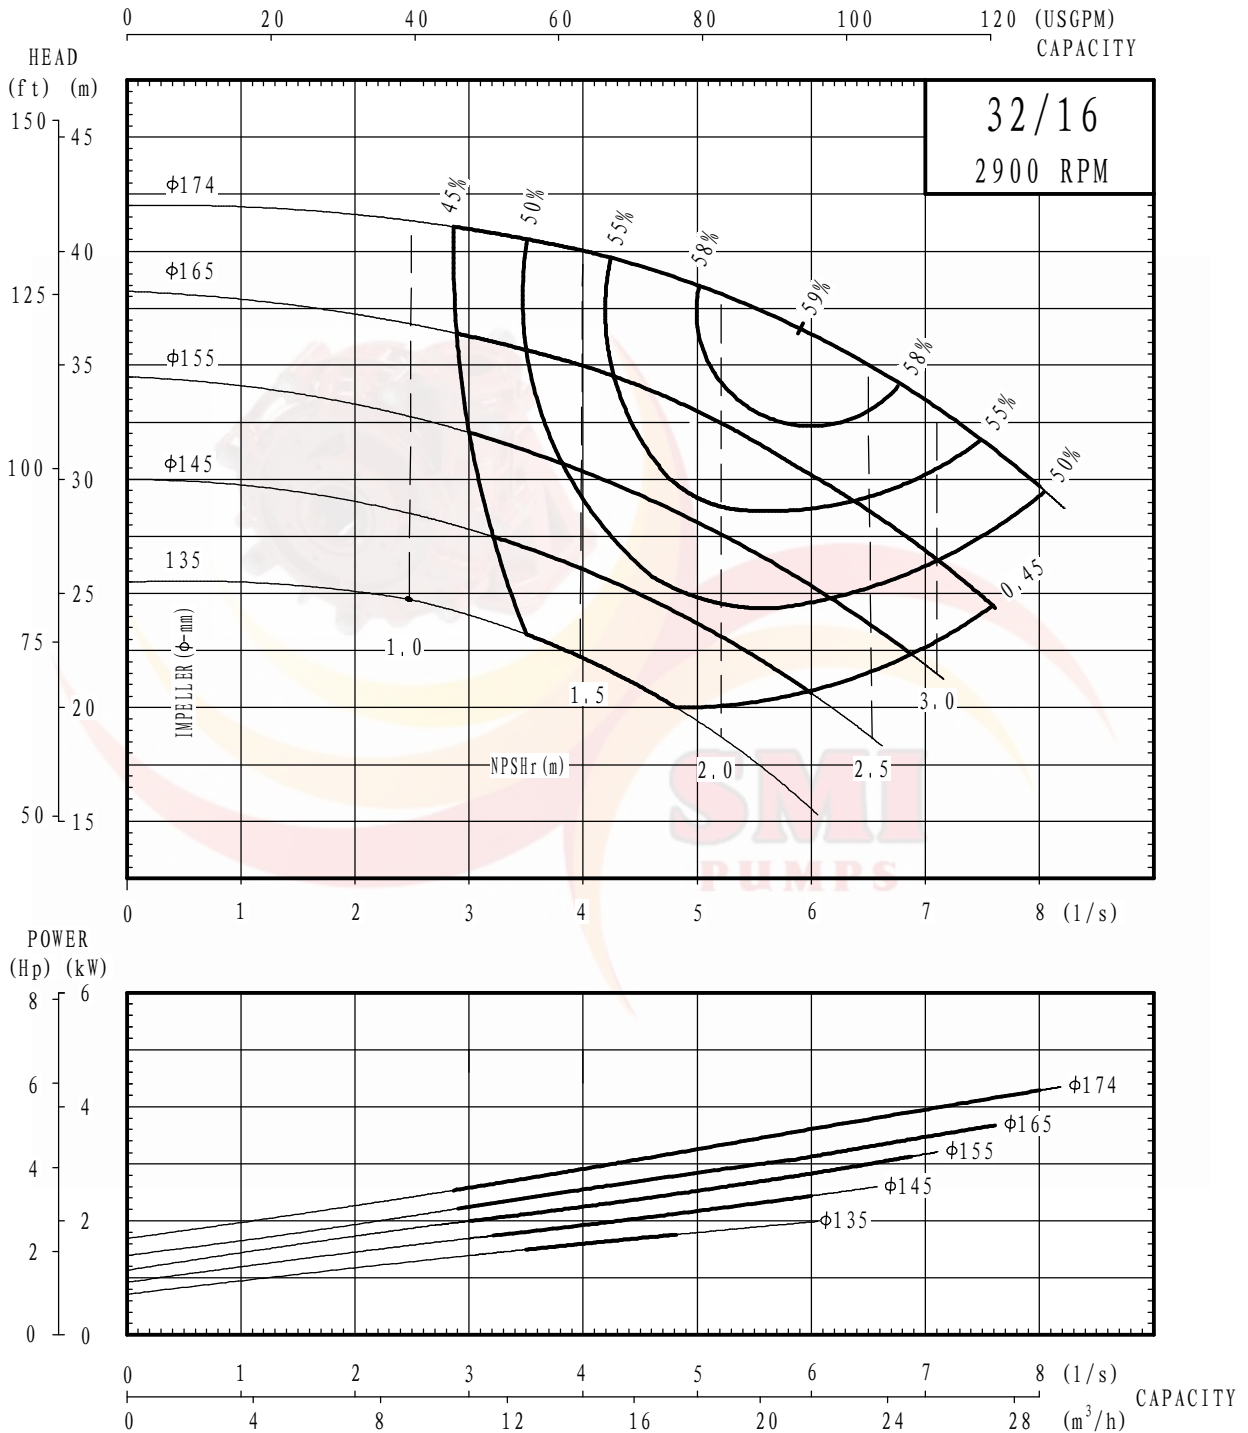

SMI Pump Performance Curve

www.smipumps.co.za
13 Patrick Road ,Jetpark