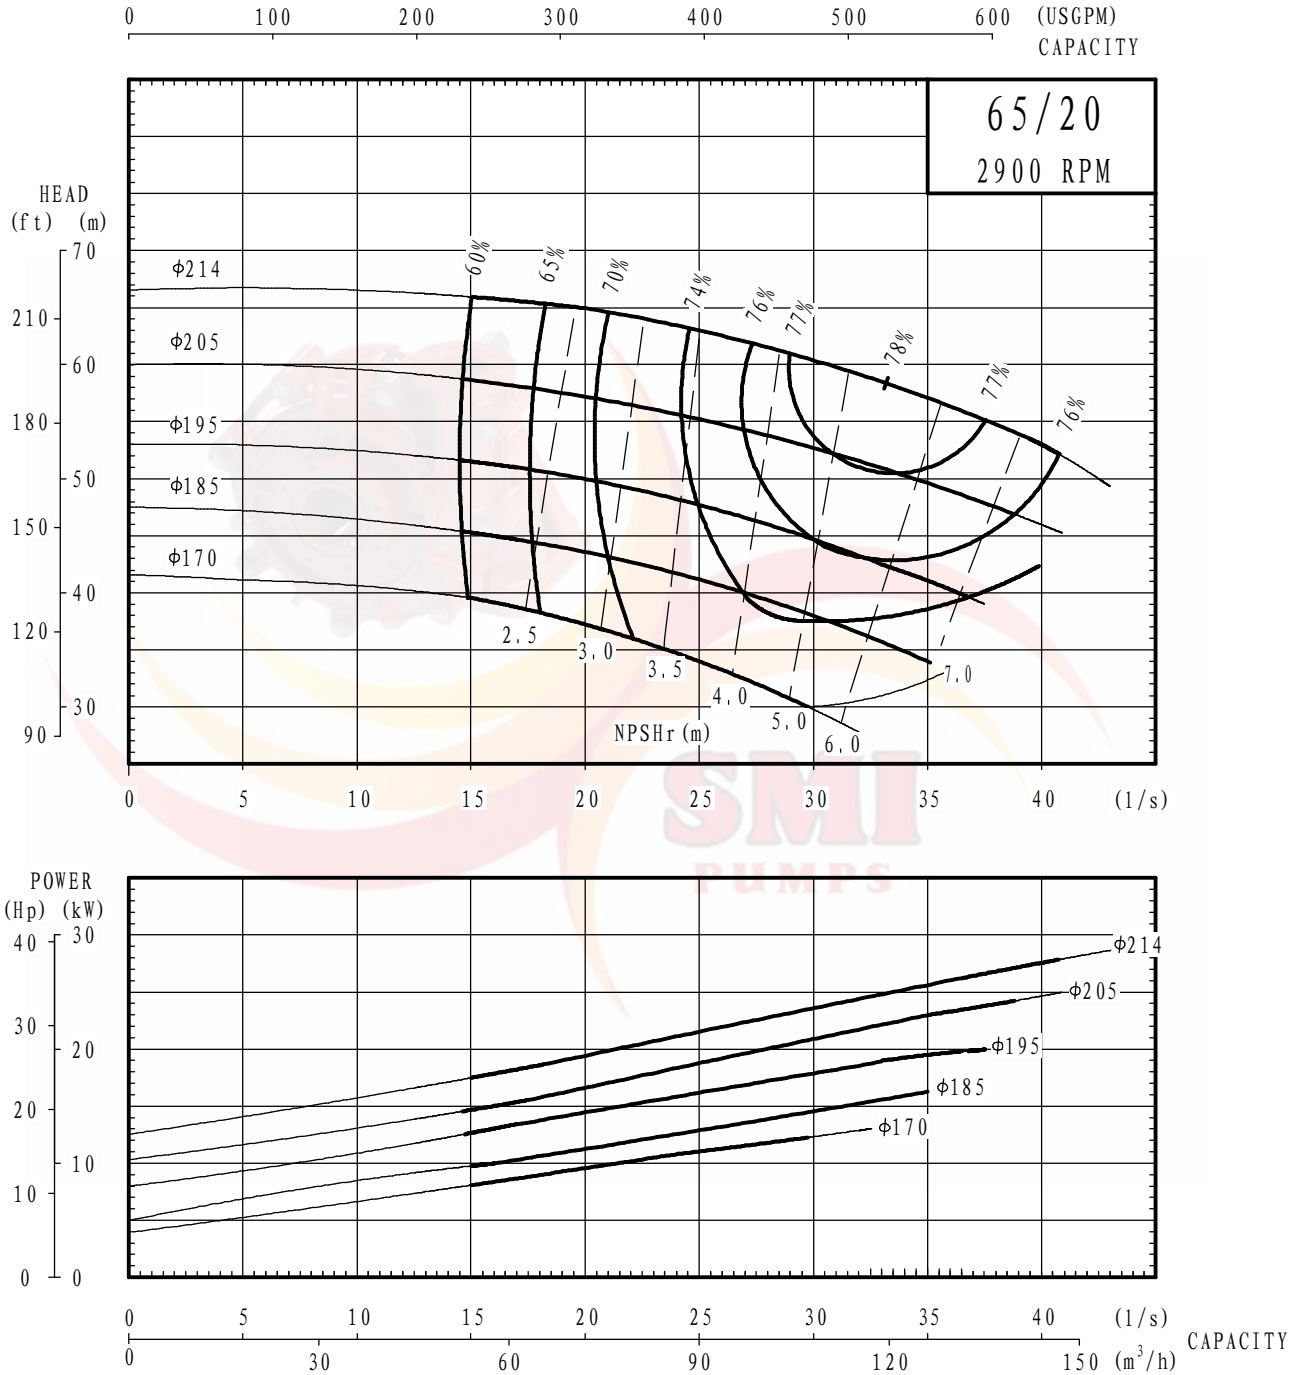

SMI PUMP PERFORMANCE CURVE

www.smipumps.co.za
13 Patrick Road ,Jetpark