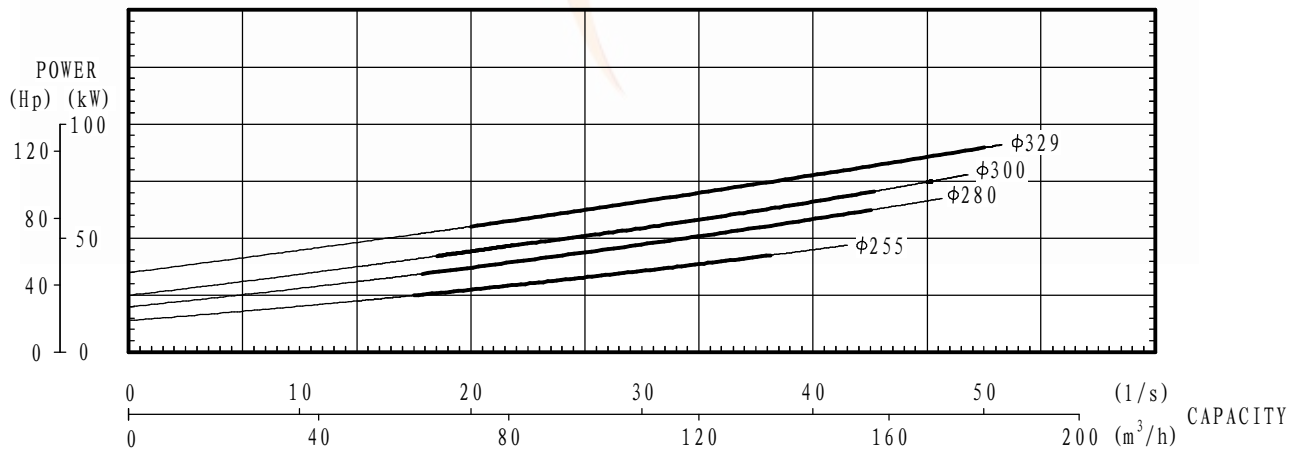

SMI PUMP PERFORMANCE CURVE

www.smipumps.co.za
13 Patrick Road ,Jetpark