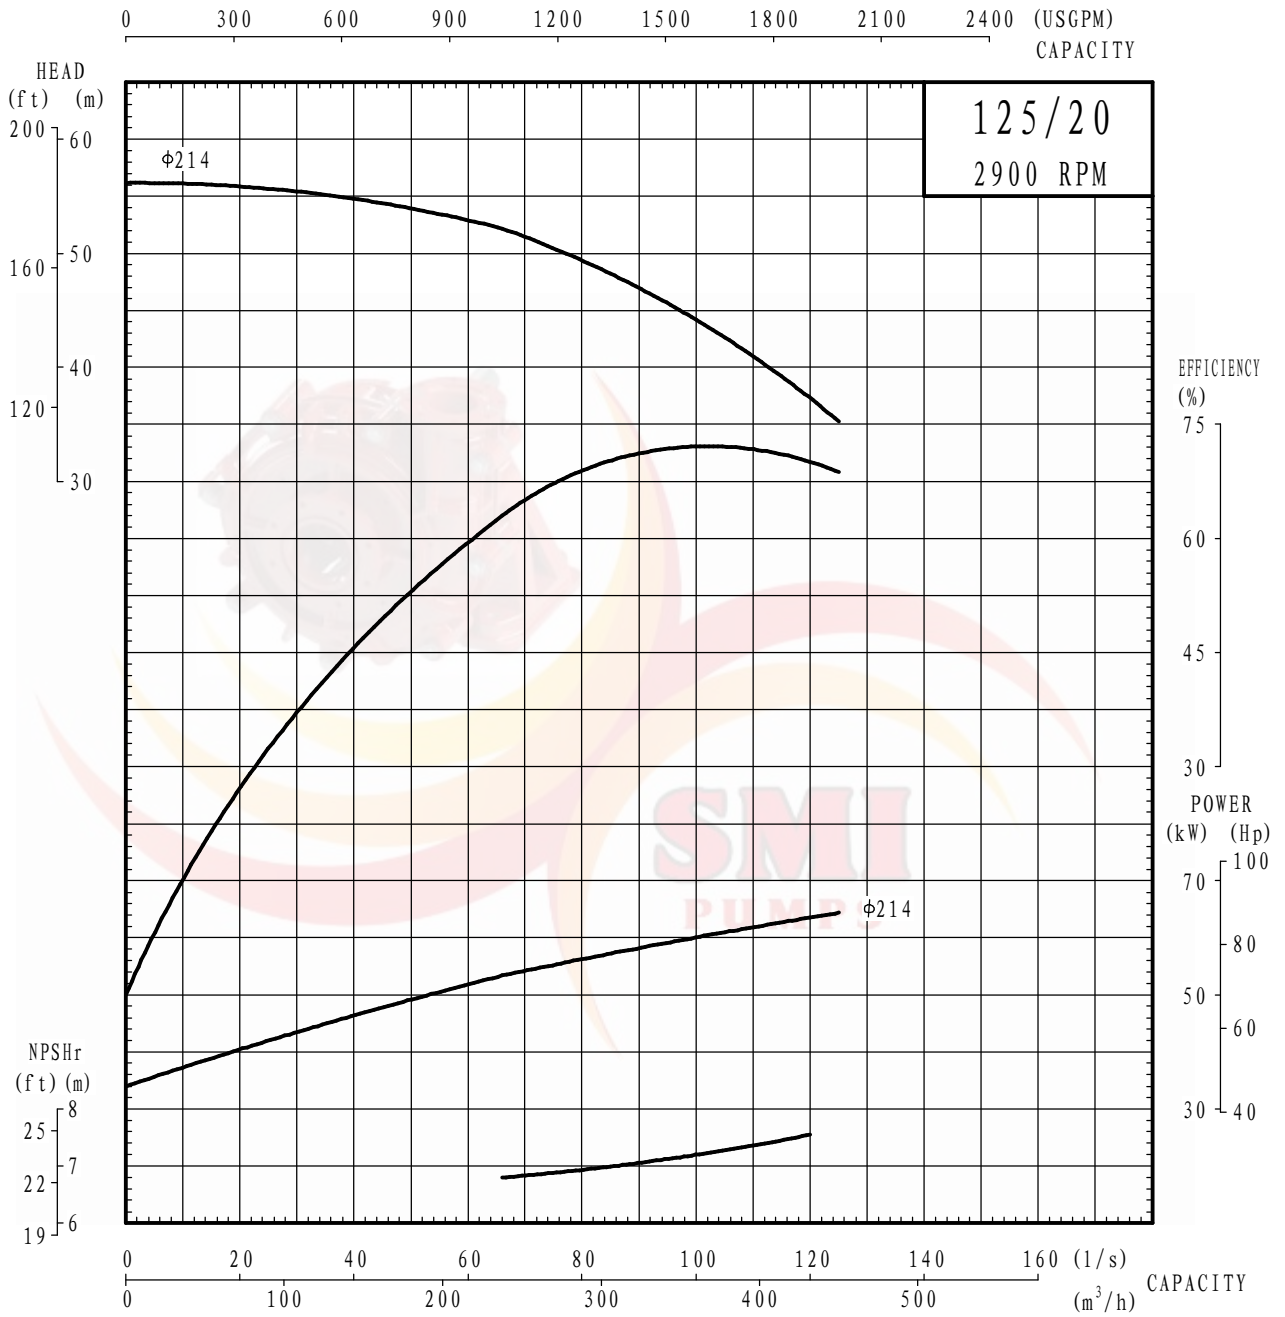

www.smipumps.co.za
13 Patrick Road ,Jetpark

SMI PUMP PERFORMANCE CURVE

www.smipumps.co.za
13 Patrick Road ,Jetpark

SMI PUMP PERFORMANCE CURVE

www.smipumps.co.za
13 Patrick Road ,Jetpark

Max Speed rpm	2000	Curve No.	
Material			
Impeller	Metal	Impeller Type	
Liner	Metal	Open	
Vane Diameter mm	290	Vane No.	Max Particle mm
		5	15
Model	Diameter	mm	Bearing Assembly
65	Inlet	120	QV
			kw
			30
SP	Outlet	65	
Max Impeller Diameter mm			No Seal
290			
Impeller Part No.			
SP65206A			

Note:

Max Speed rpm	2000	Curve No.	
Material			
Impeller	Rubber	Impeller Type	
Liner	Rubber	Open	
Vane Diameter mm	290	Vane No.	Max Particle mm
		5	15
Max Impeller Diameter mm	290	No Seal	
Impeller Part No.	SPR65206A		

Model	Diameter	mm	Bearing Assembly	kw
65	Inlet	120	QV	30
SPR	Outlet	65		

Note: