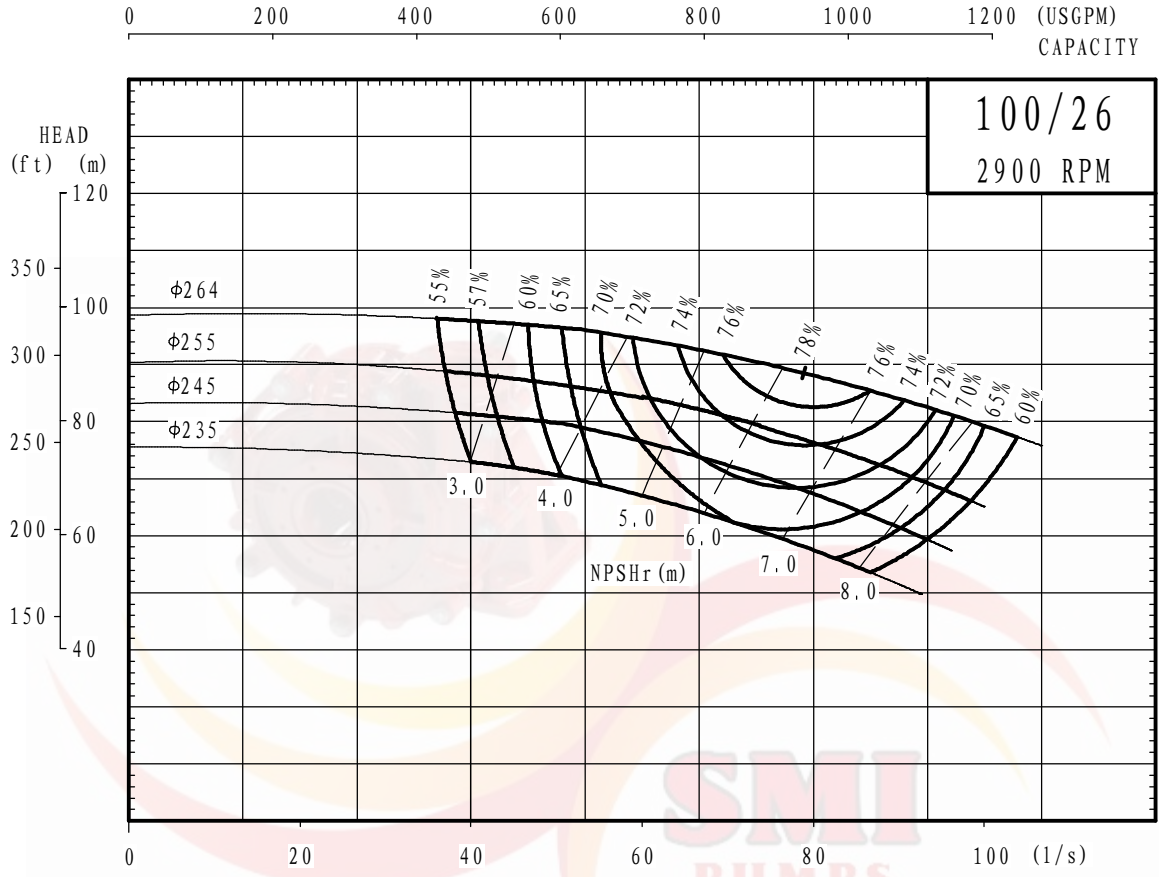

www.smipumps.co.za
13 Patrick Road ,Jetpark

SMI PUMP PERFORMANCE CURVE

www.smipumps.co.za
13 Patrick Road ,Jetpark

SMI PUMP PERFORMANCE CURVE

www.smipumps.co.za
13 Patrick Road ,Jetpark

SMI PUMP PERFORMANCE CURVE

www.smipumps.co.za
13 Patrick Road ,Jetpark

SMI PUMP PERFORMANCE CURVE

www.smipumps.co.za
13 Patrick Road ,Jetpark

SMI PUMP PERFORMANCE CURVE

www.smipumps.co.za
13 Patrick Road ,Jetpark

Max Speed rpm	2000	Curve No.	
Material			
Impeller	Metal	Impeller Type	
Liner	Metal	Open	
Vane Diameter mm	290	Vane No.	Max Particle mm
		5	15
Model	Diameter	mm	Bearing Assembly
65	Inlet	120	QV
			kw
			30
SP	Outlet	65	
Max Impeller Diameter mm			No Seal
290			
Impeller Part No.			
SP65206A			

Note:

Max Speed rpm	2000	Curve No.	
Material			
Impeller	Rubber	Impeller Type	
Liner	Rubber	Open	
Vane Diameter mm	290	Vane No.	Max Particle mm
		5	15
Max Impeller Diameter mm	290	No Seal	
Impeller Part No.	SPR65206A		

Model	Diameter	mm	Bearing Assembly	kw
65	Inlet	120	QV	30
SPR	Outlet	65		

Note: