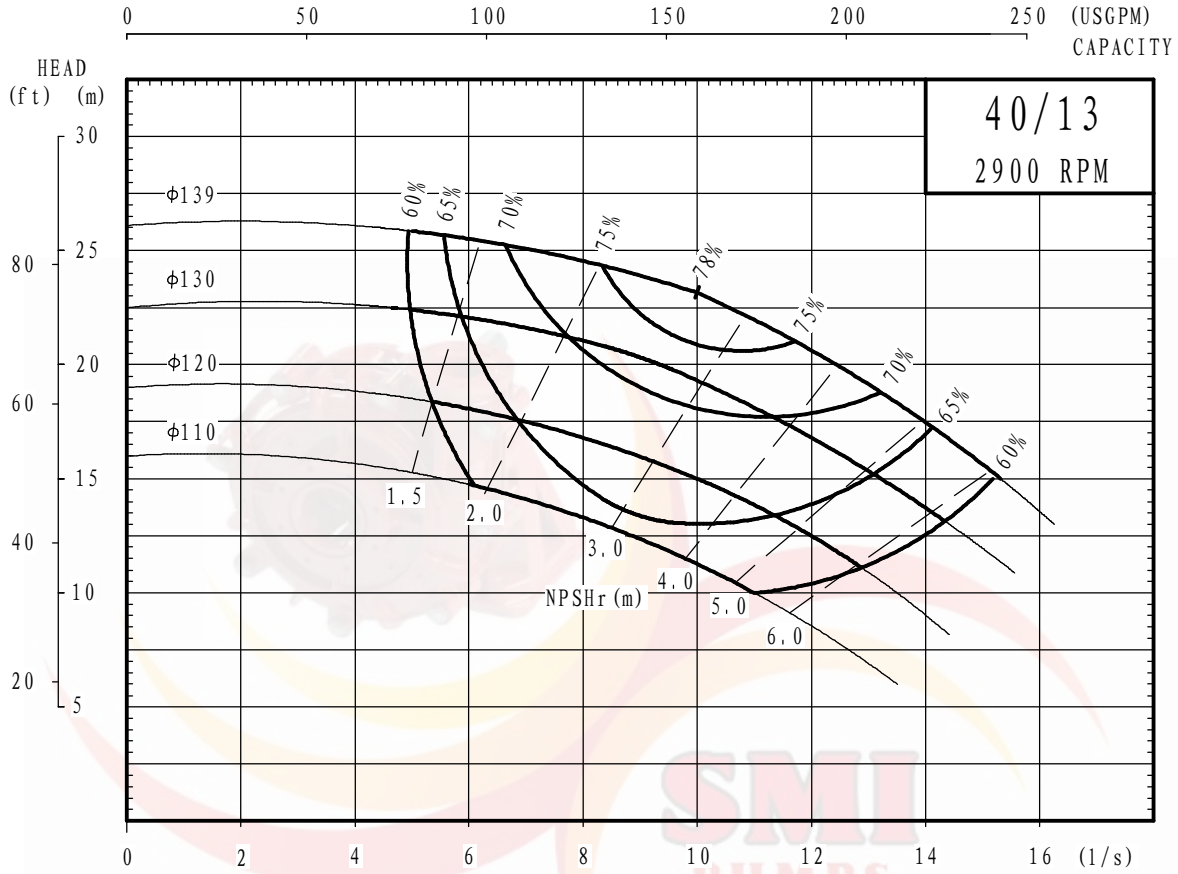

SMI Pump Performance Curve

www.smipumps.co.za
13 Patrick Road ,Jetpark