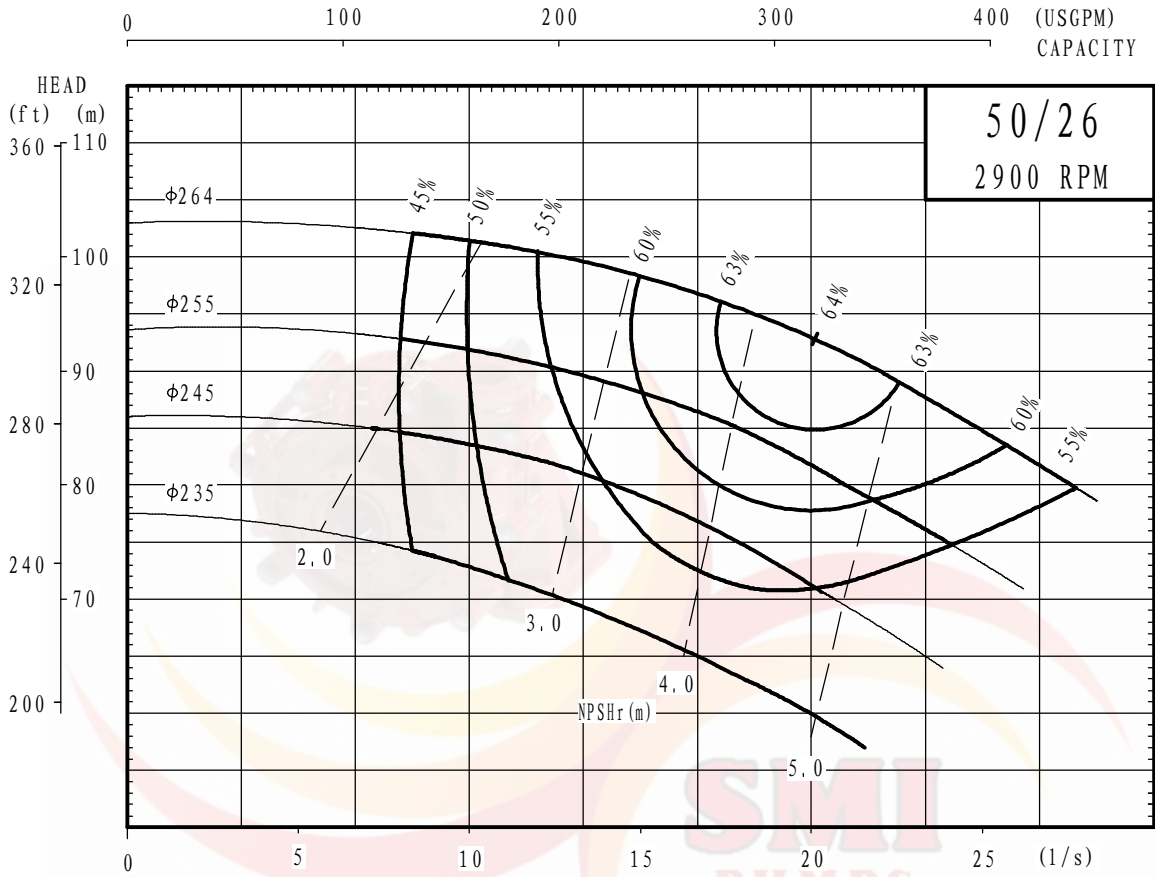

SMI PUMP PERFORMANCE CURVE

www.smipumps.co.za
13 Patrick Road ,Jetpark