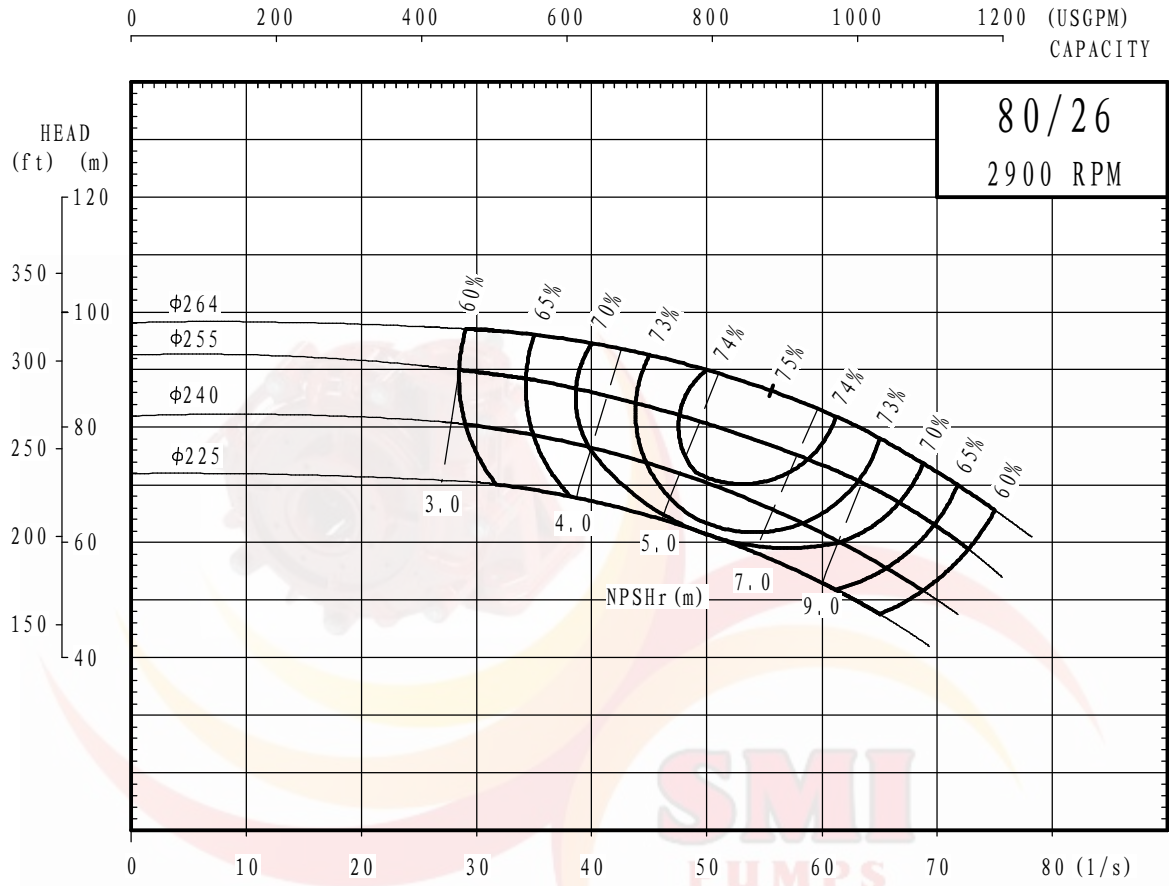

SMI PUMP PERFORMANCE CURVE

www.smipumps.co.za
13 Patrick Road ,Jetpark