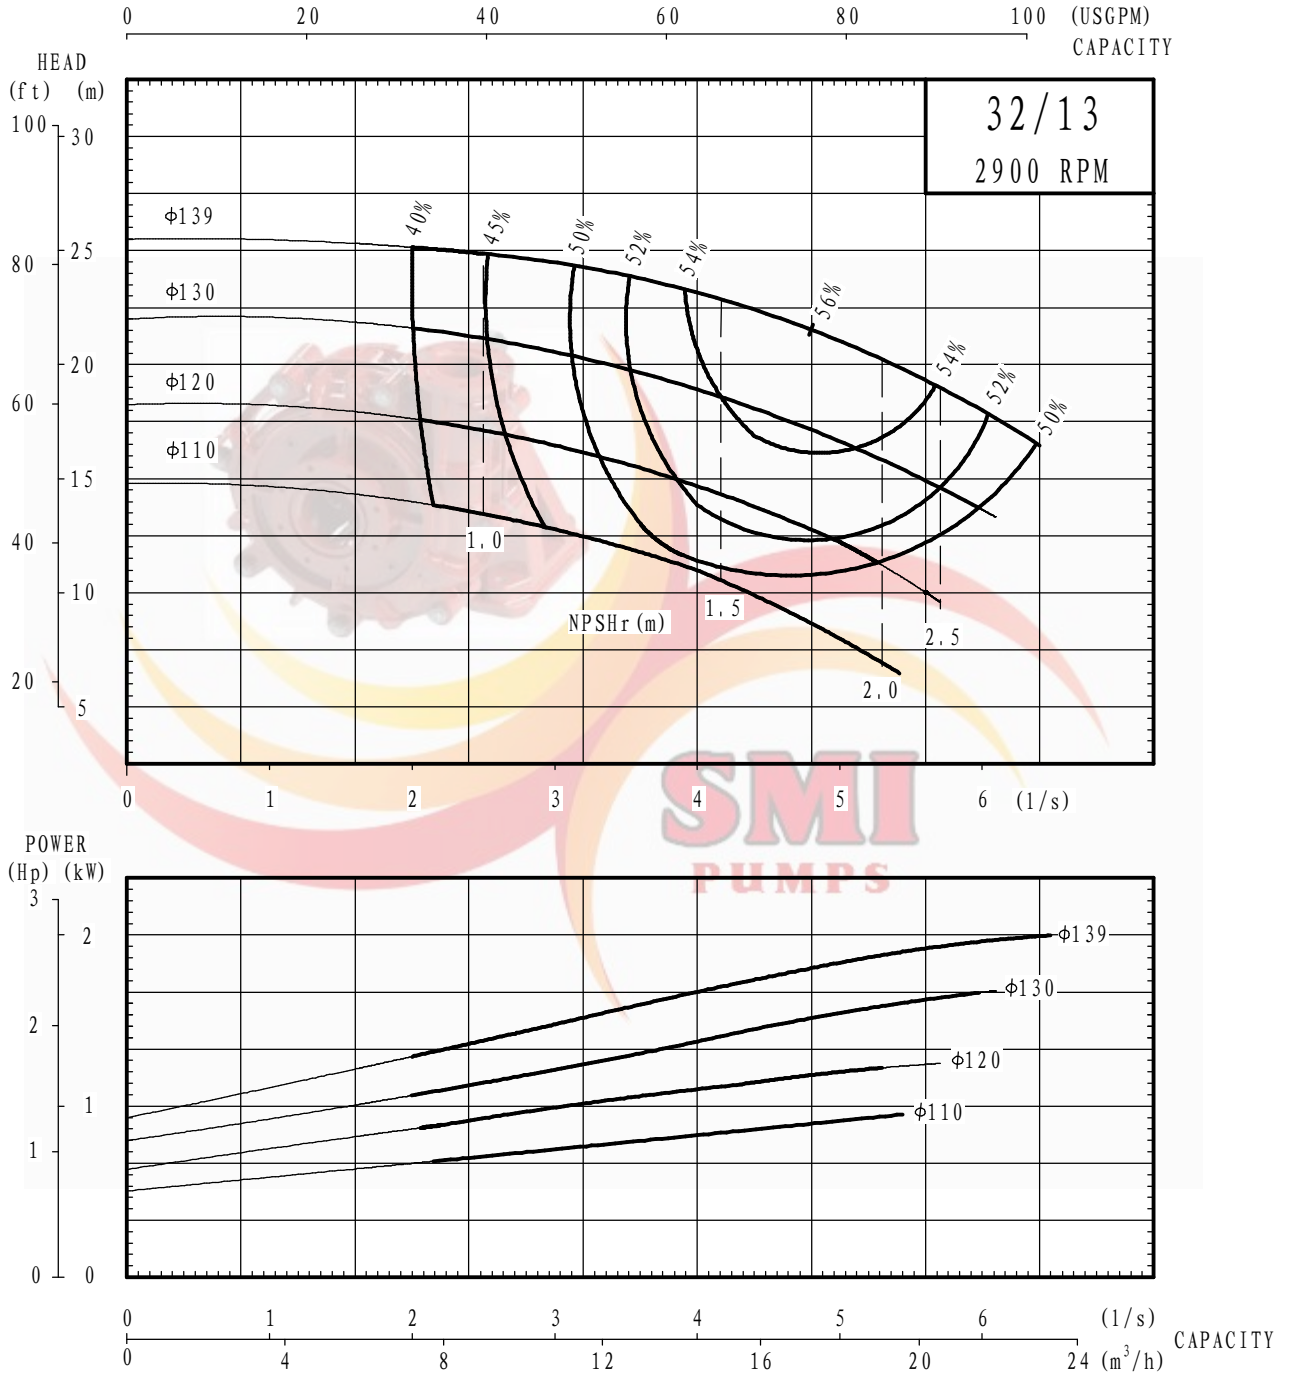

SMI CLEARWATER PUMP PERFORMANCE CURVE CATALOGUE

SMI Pump Performance Curve

www.smipumps.co.za
13 Patrick Road ,Jetpark

SMI Pump Performance Curve

www.smipumps.co.za
13 Patrick Road ,Jetpark

SMI Pump Performance Curve

www.smipumps.co.za
13 Patrick Road ,Jetpark

SMI PUMP PERFORMANCE CURVE

www.smipumps.co.za
13 Patrick Road ,Jetpark

SMI PUMP PERFORMANCE CURVE

www.smipumps.co.za
13 Patrick Road ,Jetpark

Max Speed rpm	2000	Curve No.	
Material			
Impeller	Metal	Impeller Type	
Liner	Metal	Open	
Vane Diameter mm	290	Vane No.	Max Particle mm
		5	15
Model	Diameter	mm	Bearing Assembly
65	Inlet	120	QV
			kw
			30
SP	Outlet	65	
Max Impeller Diameter mm			No Seal
290			
Impeller Part No.			
SP65206A			

Note:

Max Speed rpm	2000	Curve No.	
Material			
Impeller	Rubber	Impeller Type	
Liner	Rubber	Open	
Vane Diameter mm	290	Vane No.	Max Particle mm
		5	15
Max Impeller Diameter mm	290	No Seal	
Impeller Part No.	SPR65206A		

Model	Diameter	mm	Bearing Assembly	kw
65	Inlet	120	QV	30
SPR	Outlet	65		

Note: