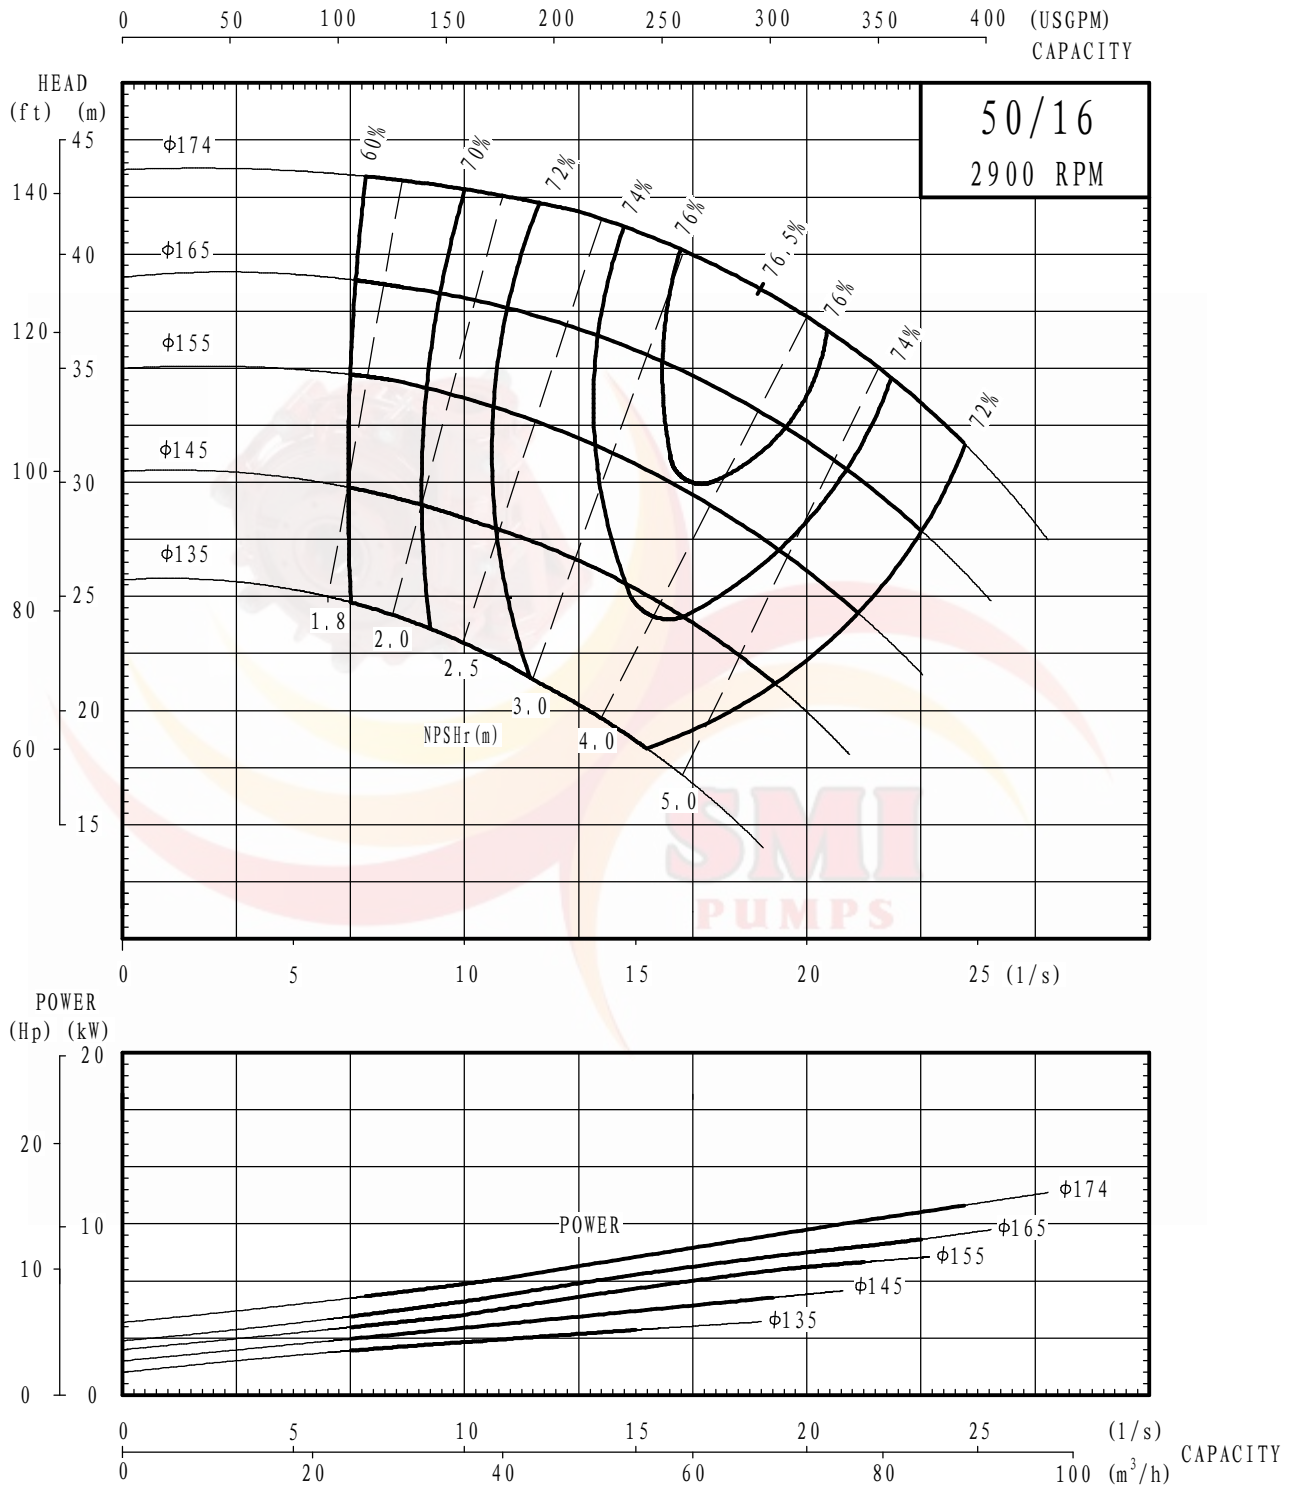

SMI PUMP PERFORMANCE CURVE

www.smipumps.co.za
13 Patrick Road ,Jetpark