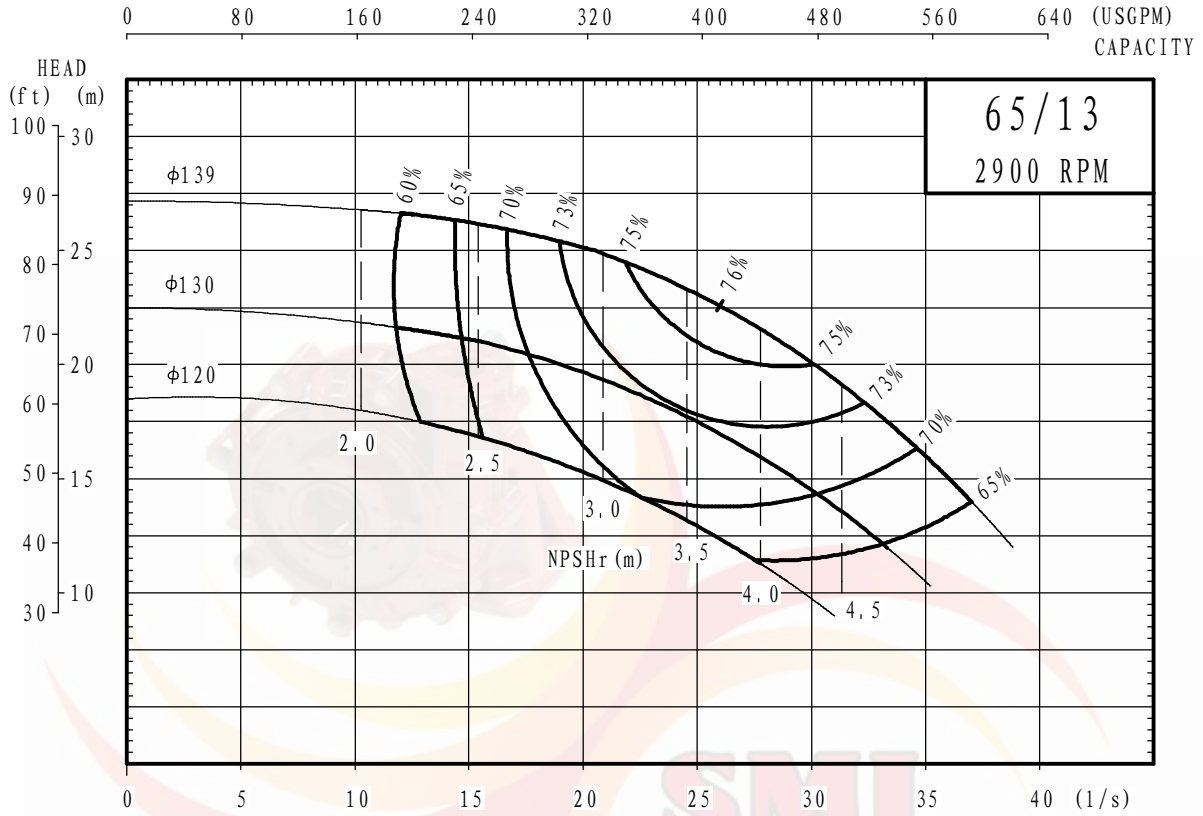

www.smipumps.co.za
13 Patrick Road ,Jetpark

SMI PUMP PERFORMANCE CURVE

www.smipumps.co.za
13 Patrick Road ,Jetpark

SMI PUMP PERFORMANCE CURVE

www.smipumps.co.za
13 Patrick Road ,Jetpark

SMI PUMP PERFORMANCE CURVE

Note:

Max Speed rpm	2000	Curve No.	
Material			
Impeller	Rubber	Impeller Type	
Liner	Rubber	Open	
Vane Diameter mm	290	Vane No.	Max Particle mm
		5	15
Max Impeller Diameter mm	290	No Seal	
Impeller Part No.	SPR65206A		