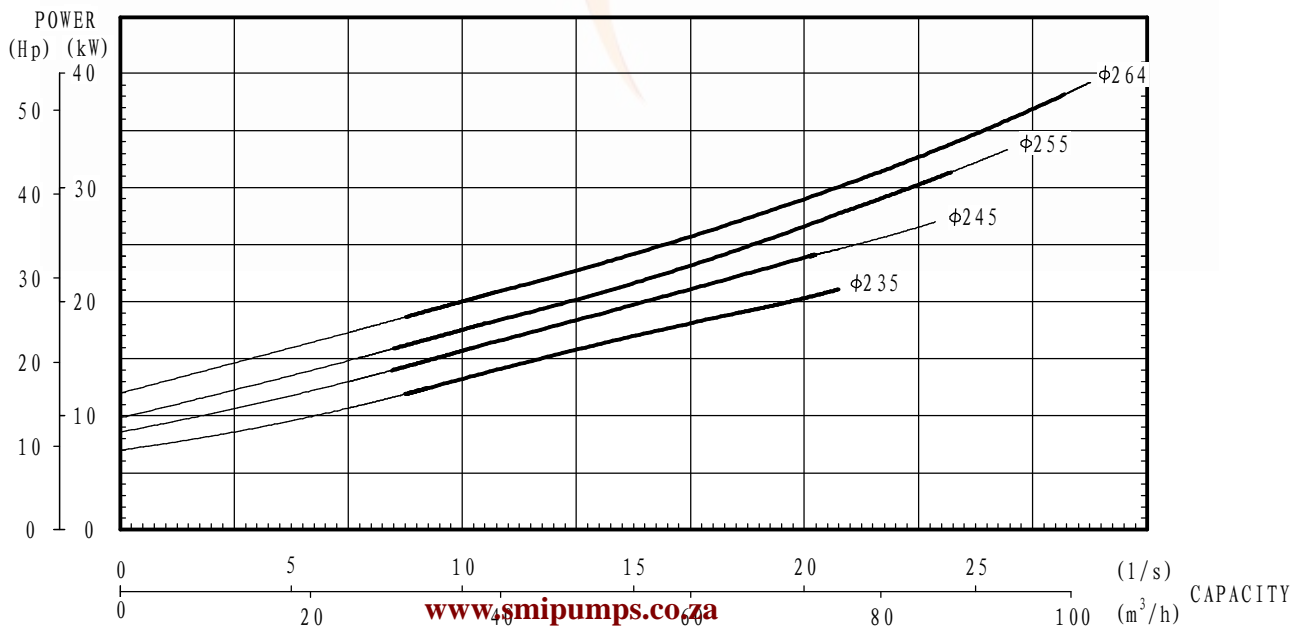

SMI PUMP PERFORMANCE CURVE

www.smipumps.co.za
13 Patrick Road ,Jetpark