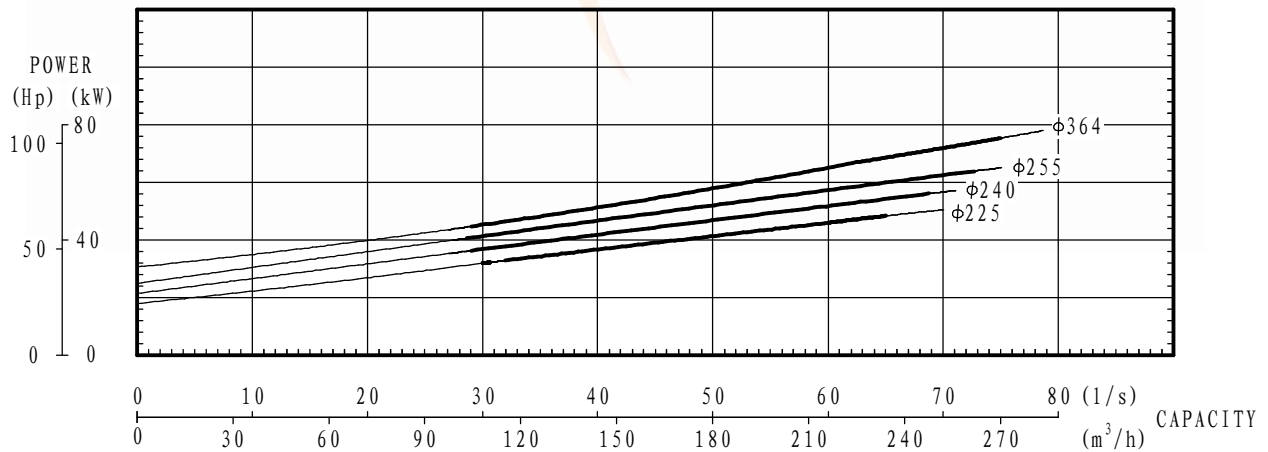

SMI PUMP PERFORMANCE CURVE

www.smipumps.co.za
13 Patrick Road ,Jetpark