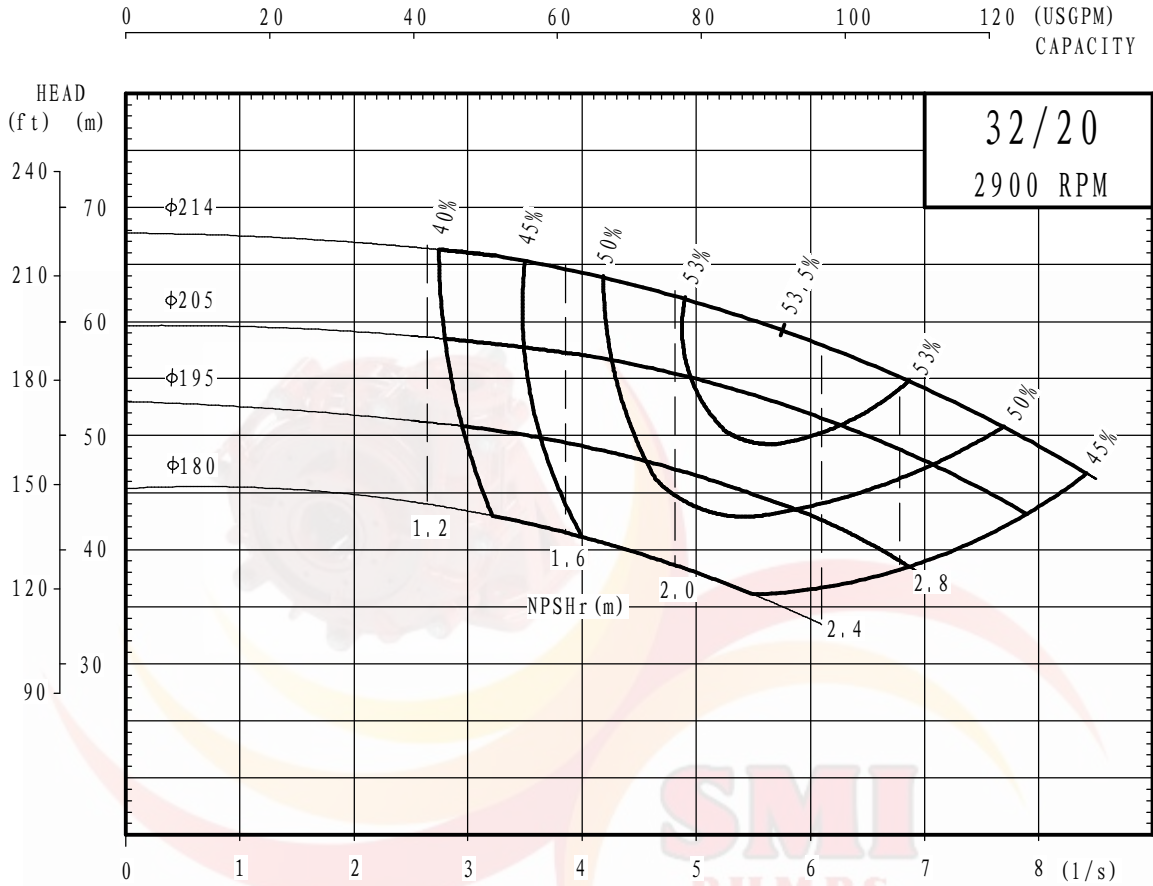

SMI Pump Performance Curve

www.smipumps.co.za
13 Patrick Road ,Jetpark