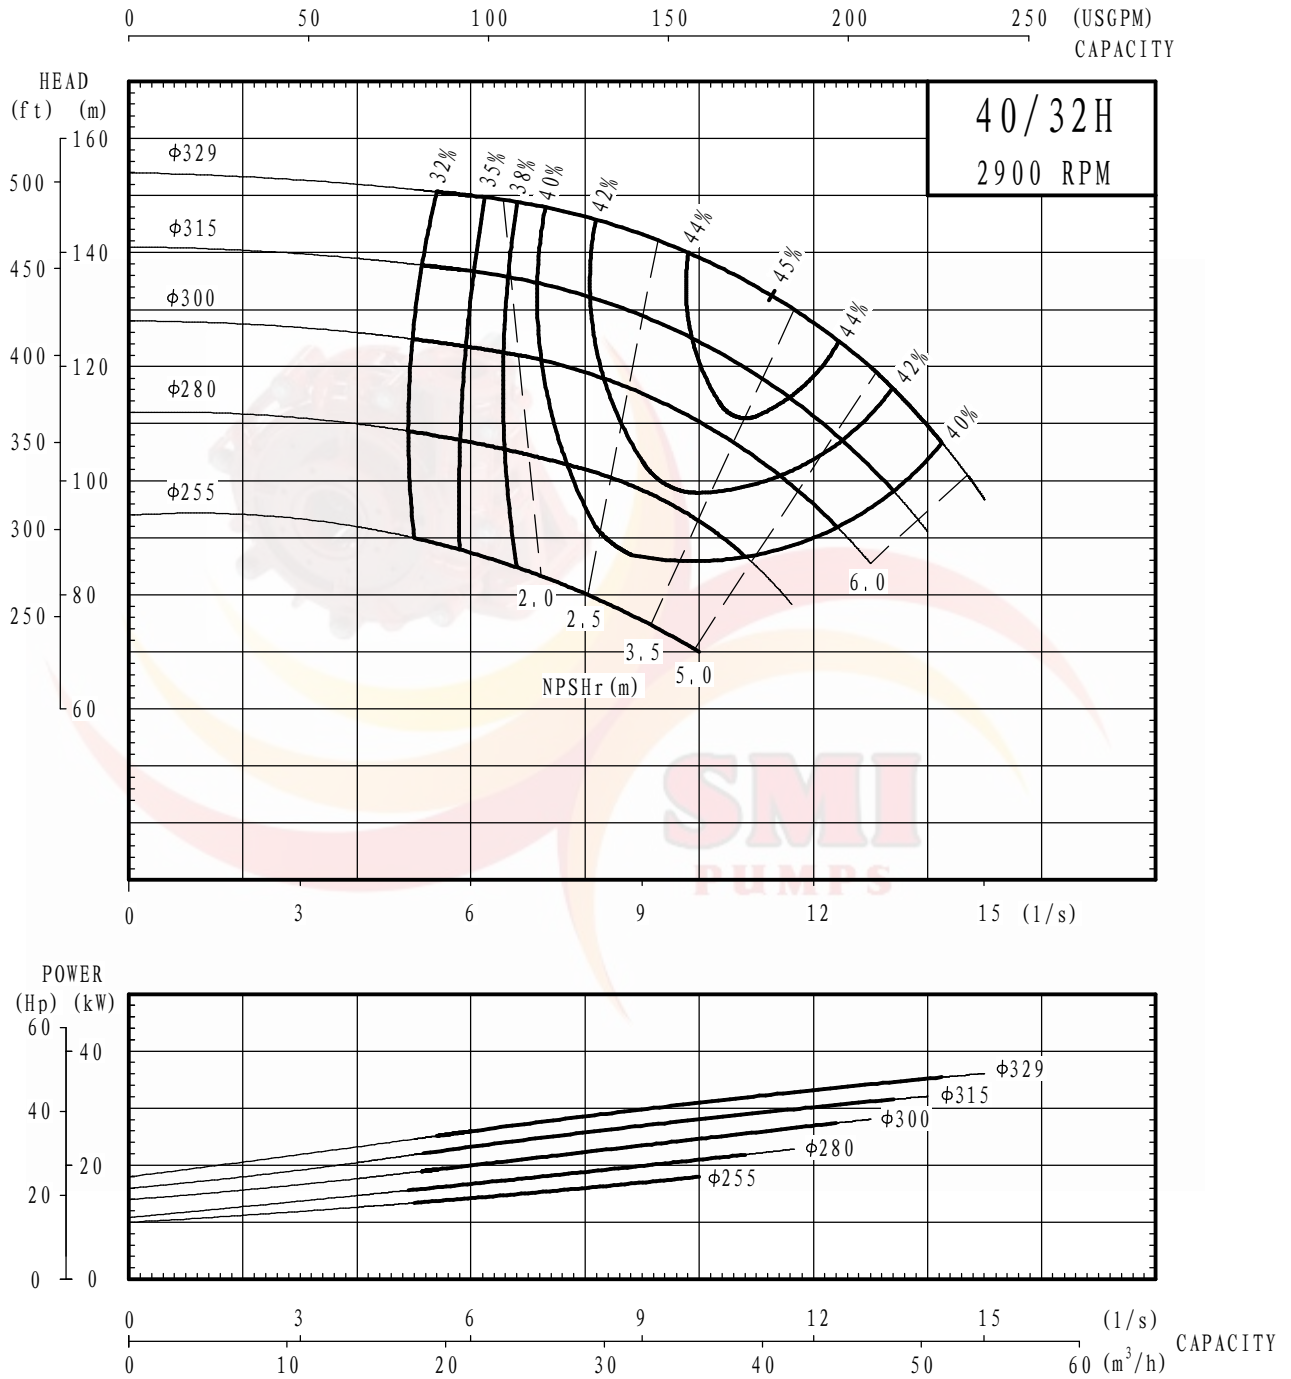

SMI Pump Performance Curve

www.smipumps.co.za
13 Patrick Road ,Jetpark