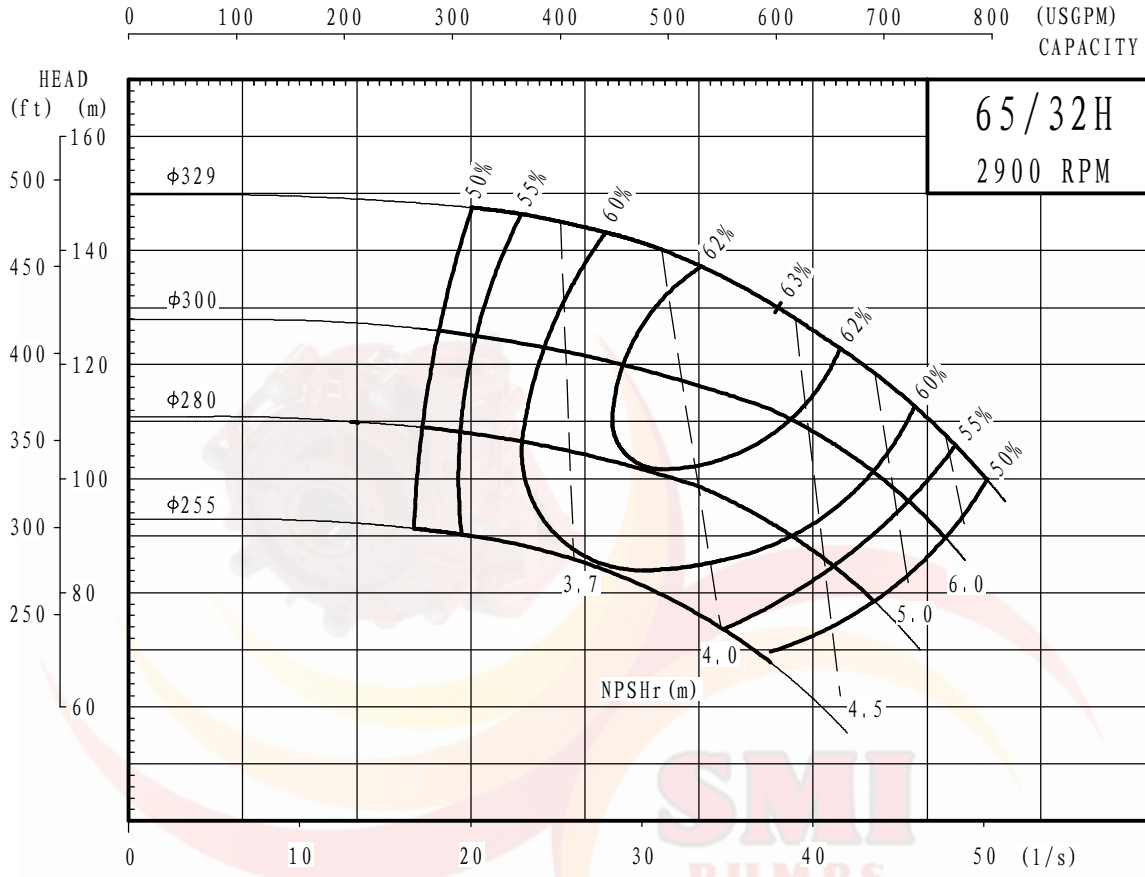

SMI PUMP PERFORMANCE CURVE

www.smipumps.co.za
13 Patrick Road ,Jetpark