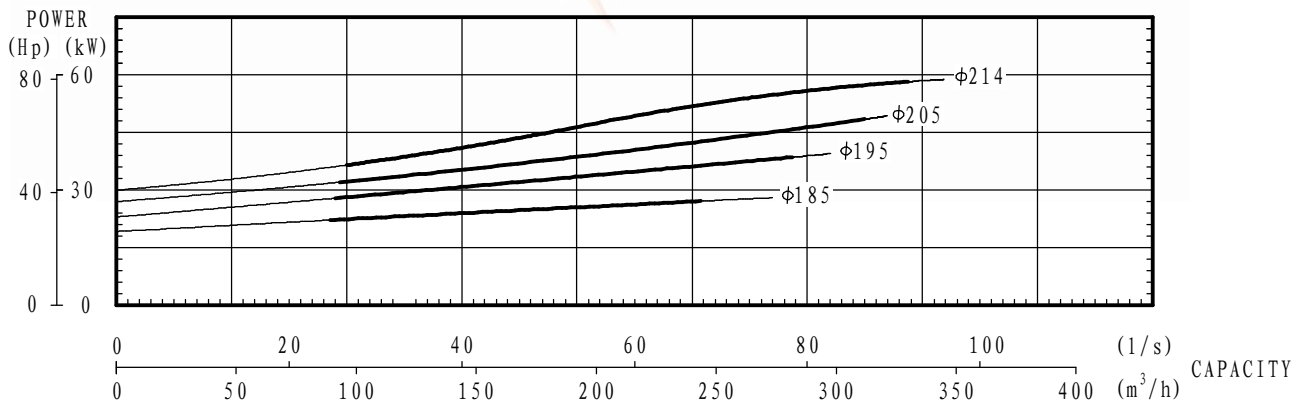

www.smipumps.co.za
13 Patrick Road ,Jetpark

SMI PUMP PERFORMANCE CURVE

www.smipumps.co.za
13 Patrick Road ,Jetpark

SMI PUMP PERFORMANCE CURVE

www.smipumps.co.za
13 Patrick Road ,Jetpark

Max Speed rpm	2000	Curve No.	
Material			
Impeller	Metal	Impeller Type	
Liner	Metal	Open	
Vane Diameter mm	290	Vane No.	Max Particle mm
		5	15
Model	Diameter	mm	Bearing Assembly
65	Inlet	120	QV
			kw
			30
SP	Outlet	65	
Max Impeller Diameter mm			No Seal
290			
Impeller Part No.			
SP65206A			

Note:

Max Speed rpm	2000	Curve No.	
Material			
Impeller	Rubber	Impeller Type	
Liner	Rubber	Open	
Vane Diameter mm	290	Vane No.	Max Particle mm
		5	15
Max Impeller Diameter mm	290	No Seal	
Impeller Part No.	SPR65206A		