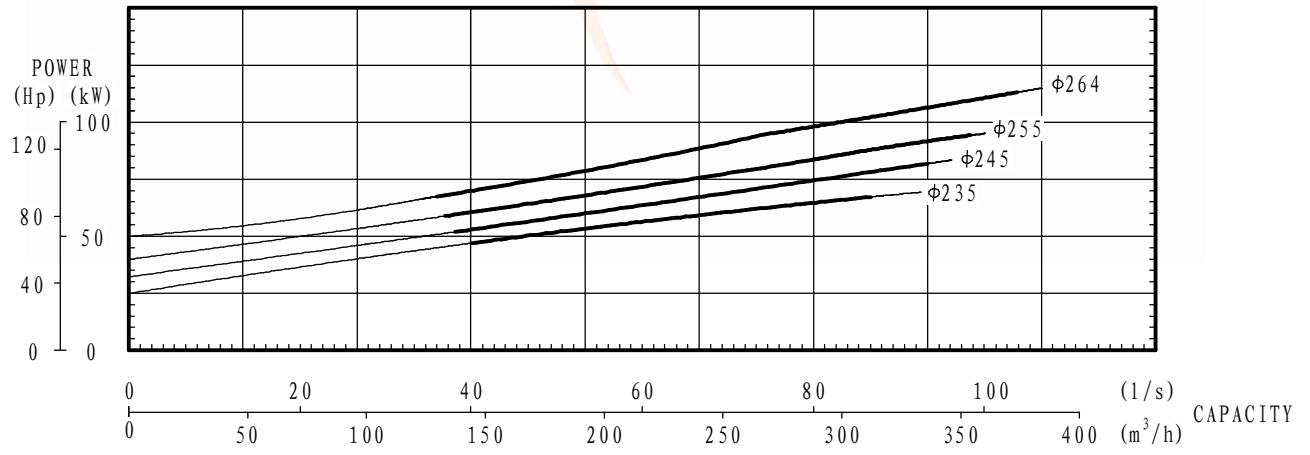

www.smipumps.co.za
13 Patrick Road ,Jetpark

SMI PUMP PERFORMANCE CURVE

www.smipumps.co.za
13 Patrick Road ,Jetpark

SMI PUMP PERFORMANCE CURVE

www.smipumps.co.za
13 Patrick Road ,Jetpark

Max Speed rpm	2000	Curve No.	
Material			
Impeller	Metal	Impeller Type	
Liner	Metal	Open	
Vane Diameter mm	290	Vane No.	Max Particle mm
		5	15
Model	Diameter	mm	Bearing Assembly
65	Inlet	120	QV
			kw
			30
SP	Outlet	65	
Max Impeller Diameter mm			No Seal
290			
Impeller Part No.			
SP65206A			

Note:

Max Speed rpm	2000	Curve No.	
Material			
Impeller	Rubber	Impeller Type	
Liner	Rubber	Open	
Vane Diameter mm	290	Vane No.	Max Particle mm
		5	15
Max Impeller Diameter mm	290	No Seal	
Impeller Part No.	SPR65206A		