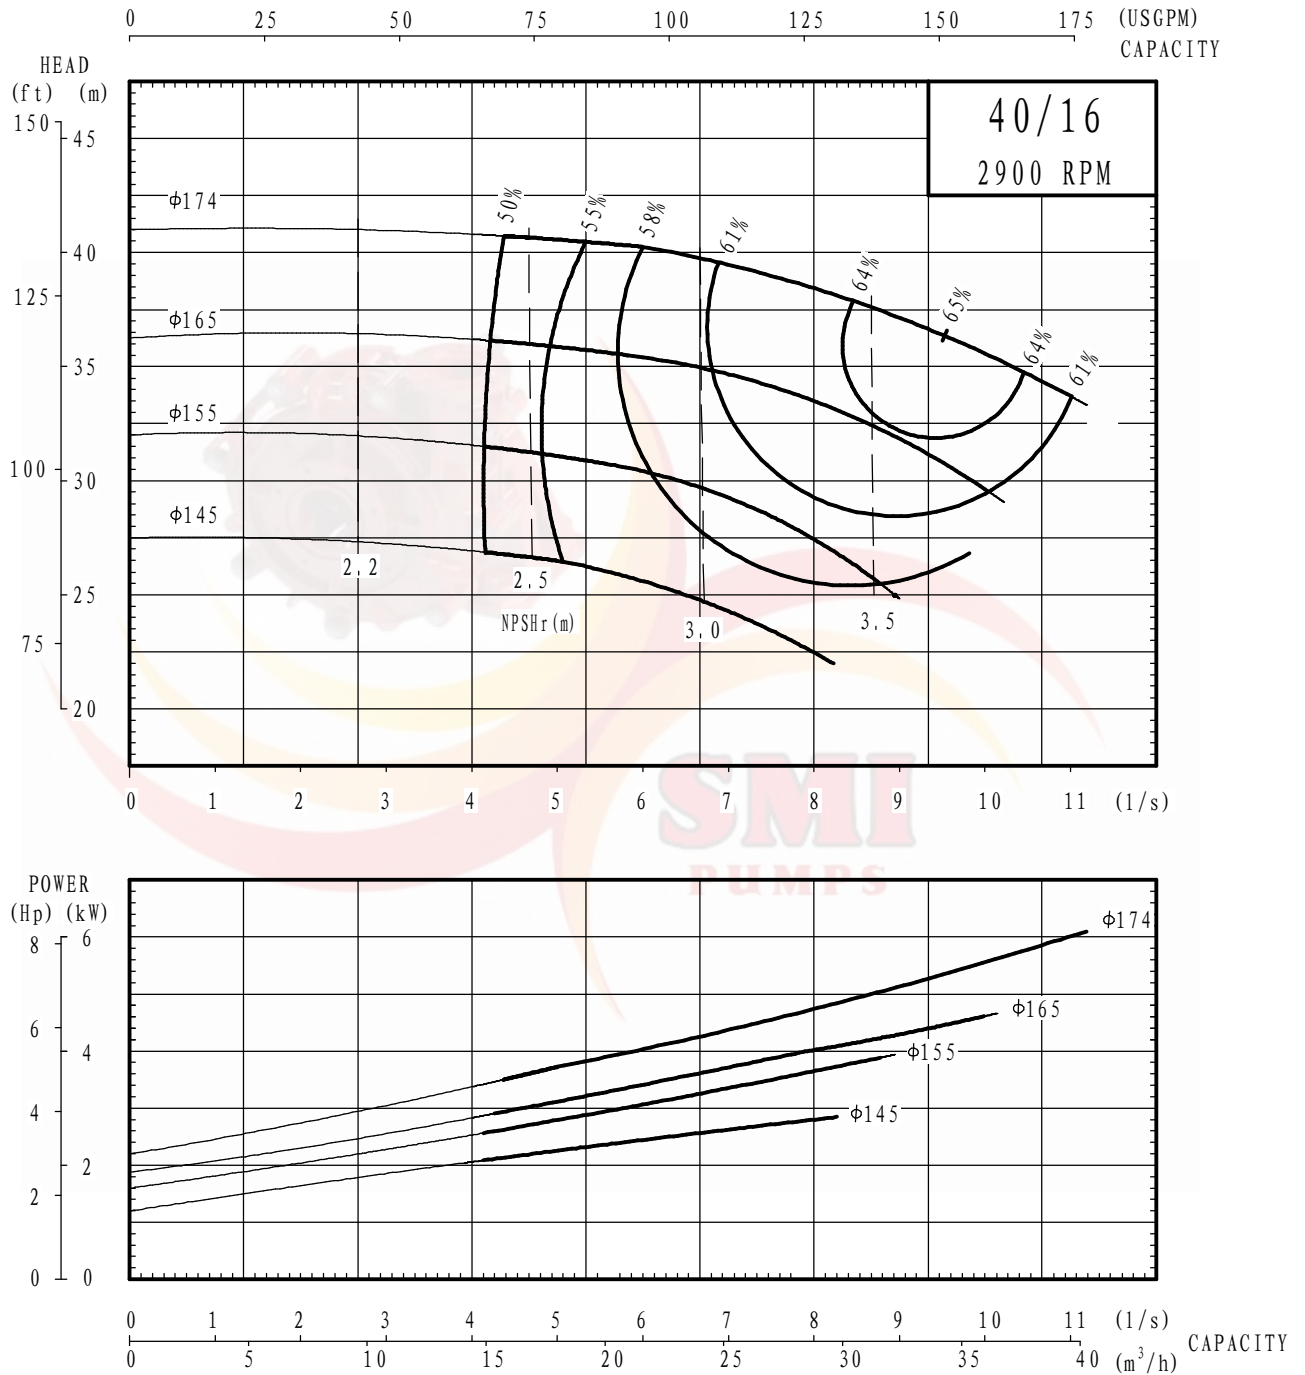

SMI Pump Performance Curve

www.smipumps.co.za
13 Patrick Road ,Jetpark