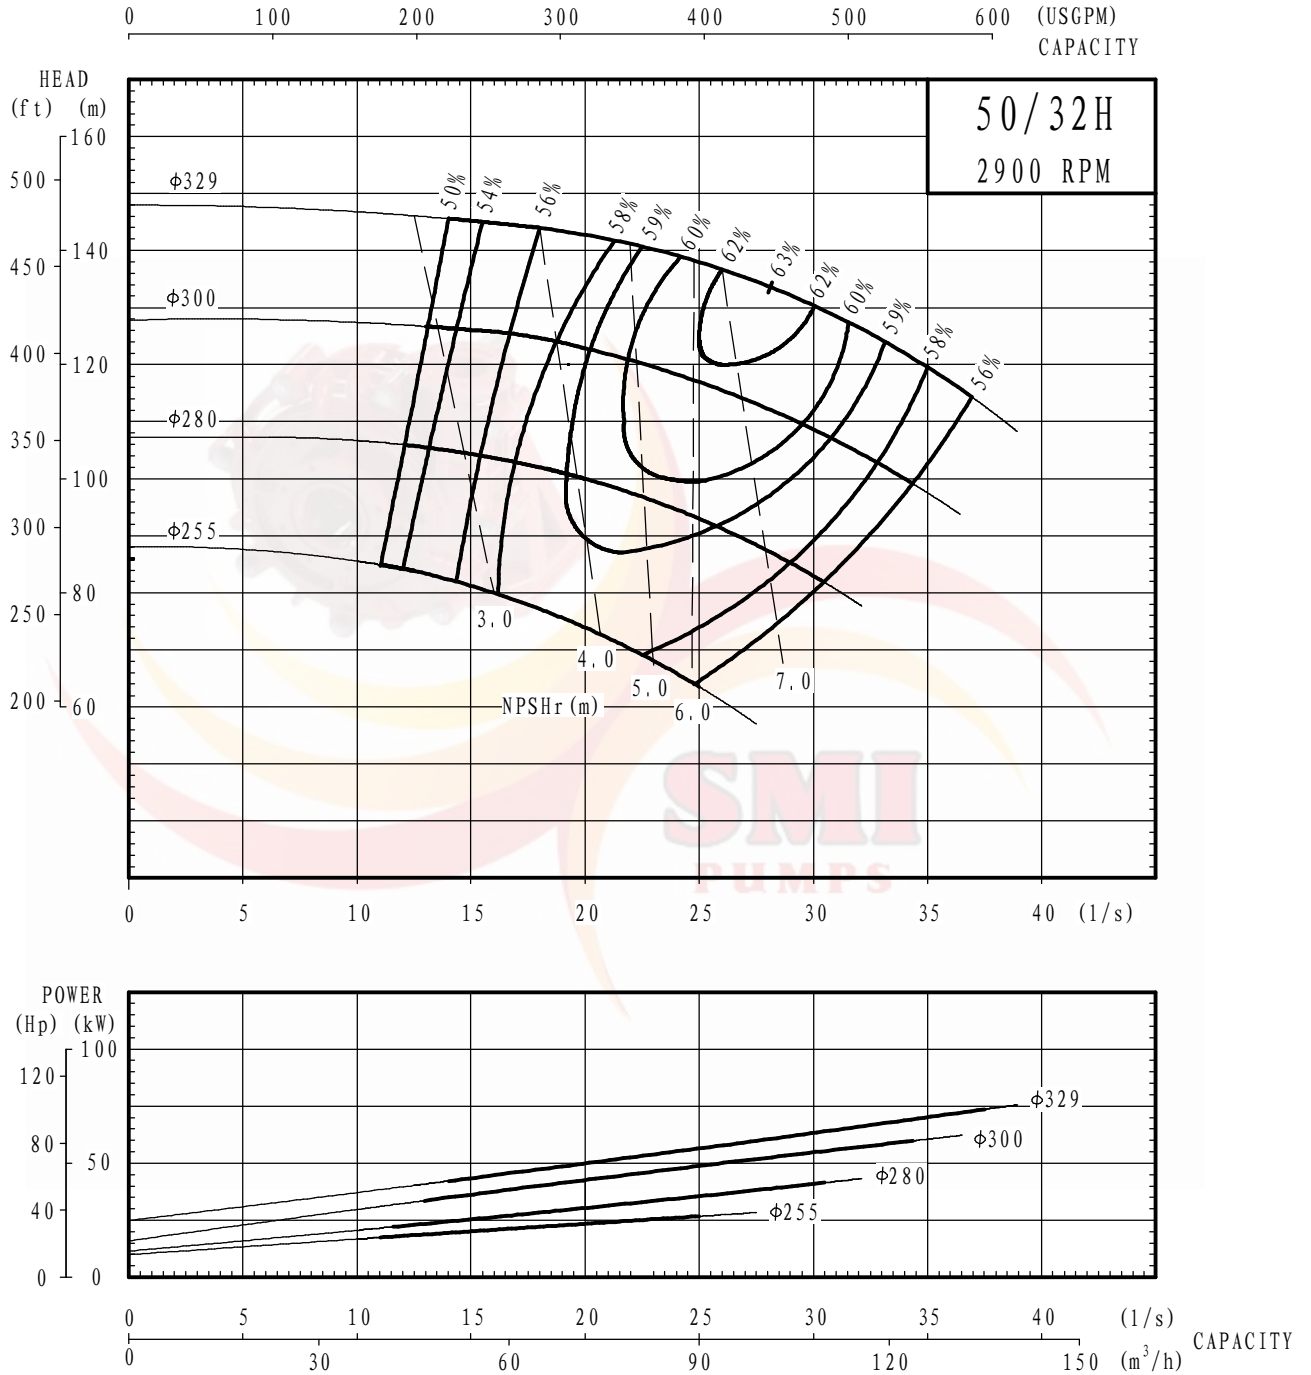

SMI PUMP PERFORMANCE CURVE

www.smipumps.co.za
13 Patrick Road ,Jetpark