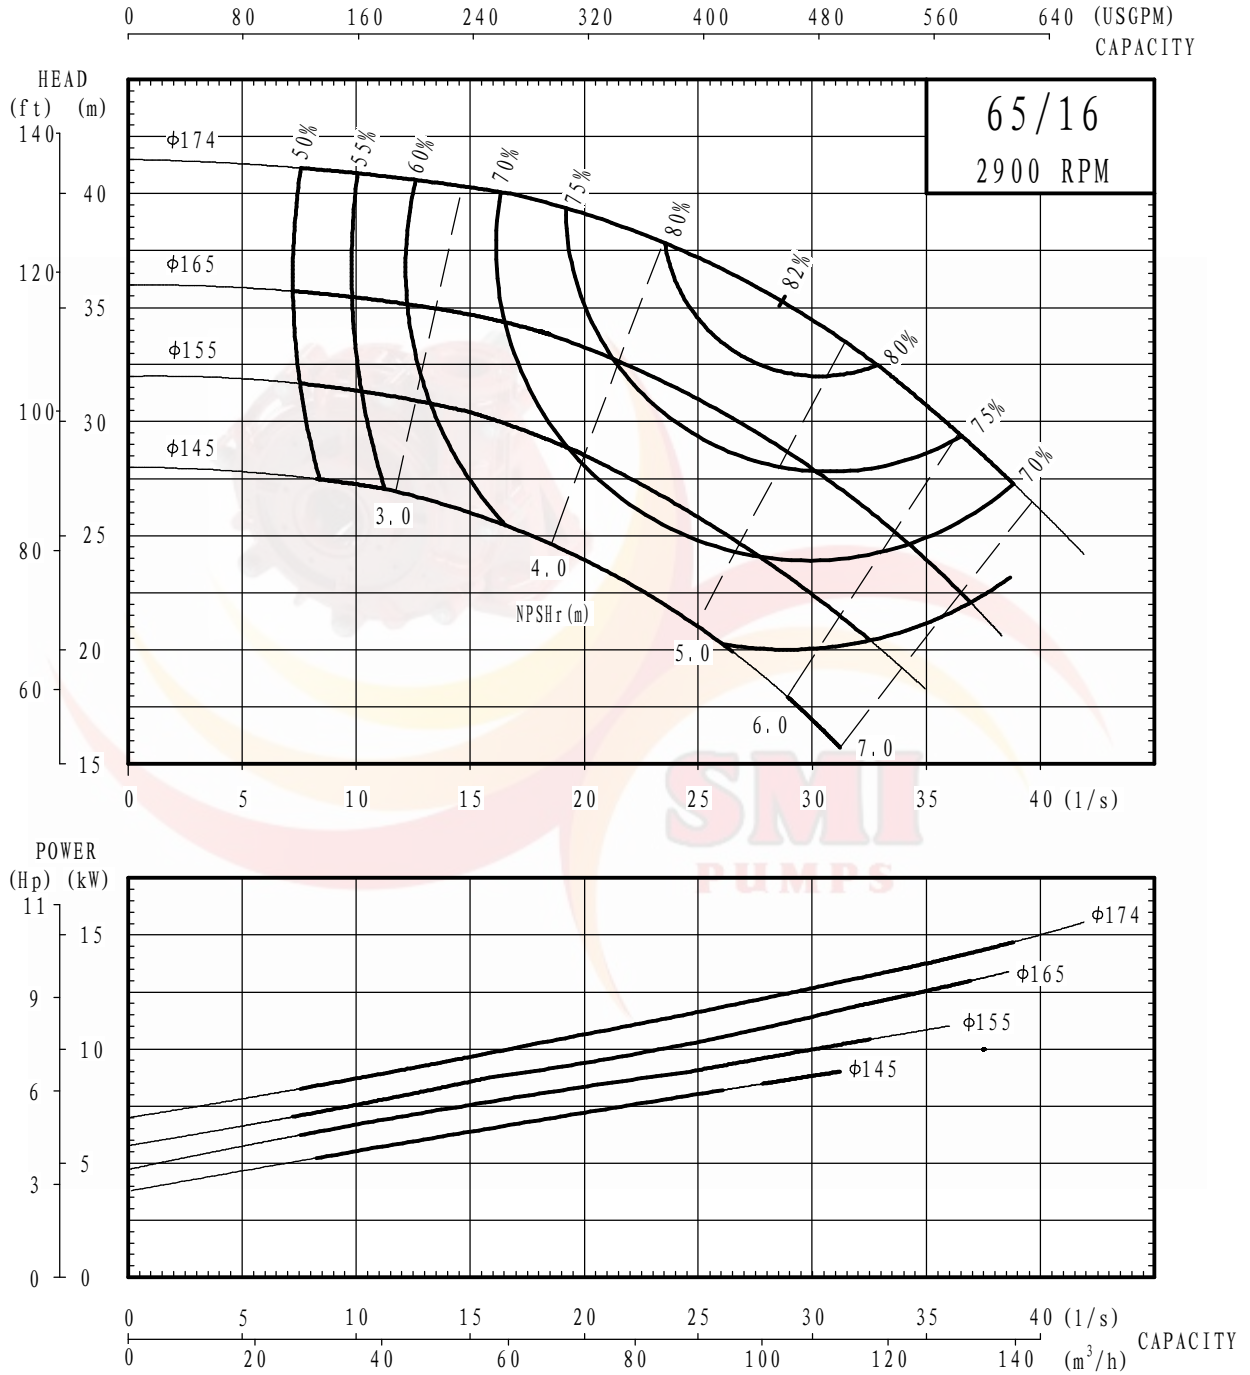

SMI PUMP PERFORMANCE CURVE

www.smipumps.co.za
13 Patrick Road ,Jetpark