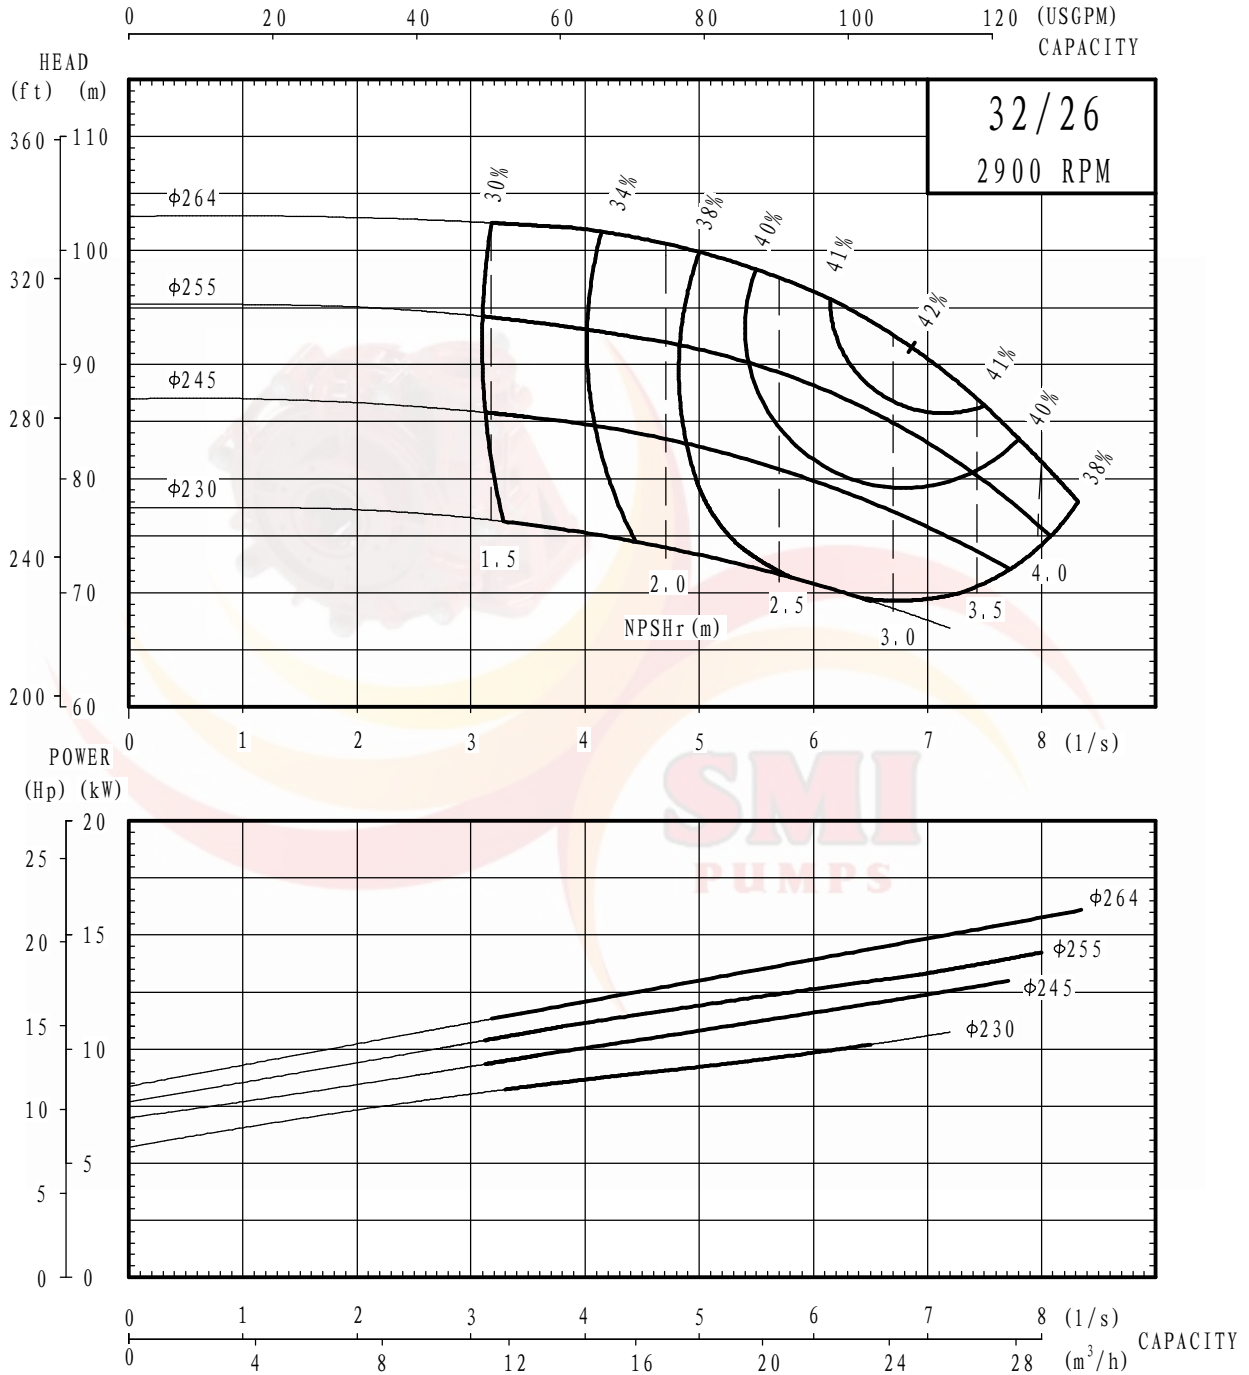

SMI Pump Performance Curve

www.smipumps.co.za
13 Patrick Road ,Jetpark