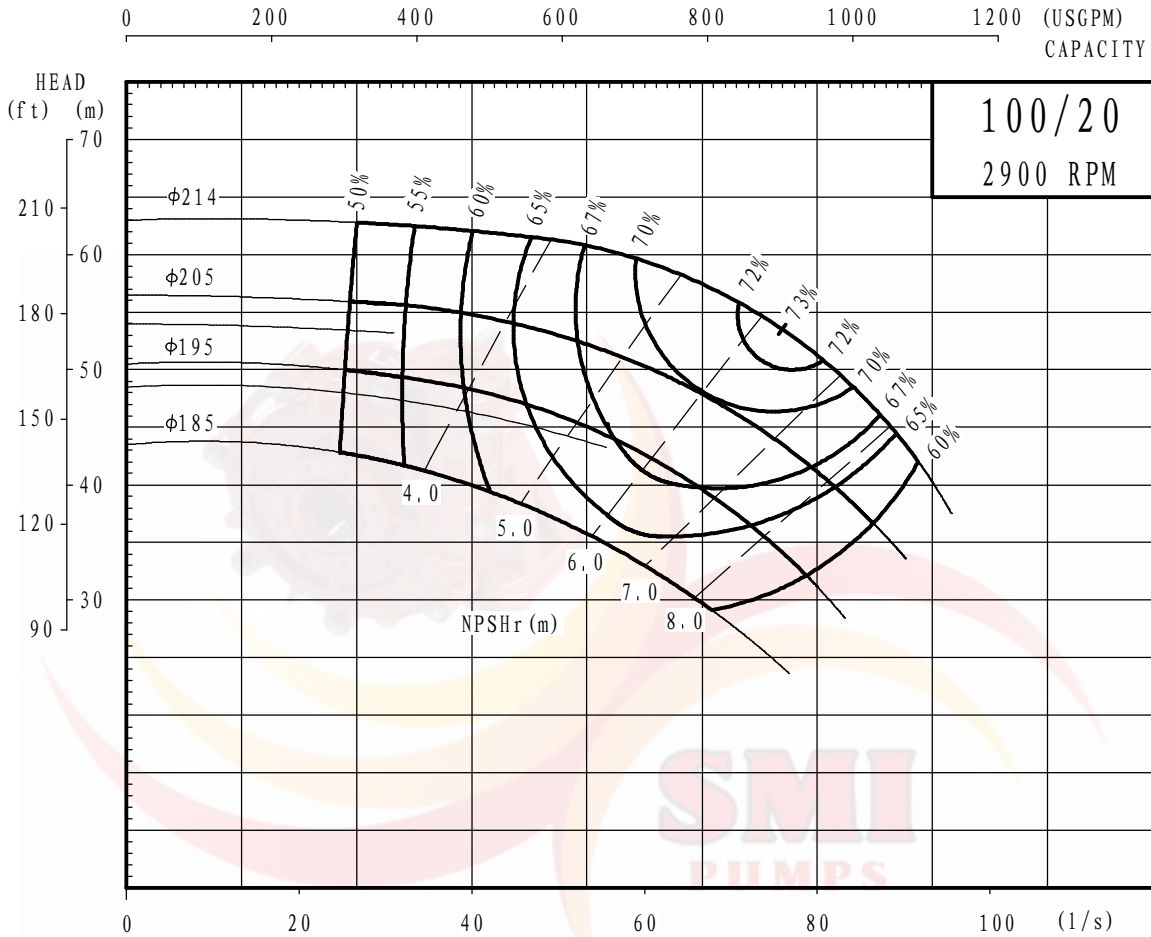

www.smipumps.co.za
13 Patrick Road ,Jetpark

SMI PUMP PERFORMANCE CURVE

www.smipumps.co.za
13 Patrick Road ,Jetpark

SMI PUMP PERFORMANCE CURVE

www.smipumps.co.za
13 Patrick Road ,Jetpark

SMI PUMP PERFORMANCE CURVE

www.smipumps.co.za
13 Patrick Road ,Jetpark

SMI PUMP PERFORMANCE CURVE

www.smipumps.co.za
13 Patrick Road ,Jetpark

SMI PUMP PERFORMANCE CURVE

www.smipumps.co.za
13 Patrick Road ,Jetpark

Max Speed rpm	2000	Curve No.	
Material			
Impeller	Metal	Impeller Type	
Liner	Metal	Open	
Vane Diameter mm	290	Vane No.	Max Particle mm
		5	15
Model	Diameter	mm	Bearing Assembly
65	Inlet	120	QV
			kw
			30
SP	Outlet	65	
Max Impeller Diameter mm			No Seal
290			
Impeller Part No.			
SP65206A			

Note:

Max Speed rpm	2000	Curve No.	
Material			
Impeller	Rubber	Impeller Type	
Liner	Rubber	Open	
Vane Diameter mm	290	Vane No.	Max Particle mm
		5	15
Max Impeller Diameter mm	290	No Seal	
Impeller Part No.	SPR65206A		