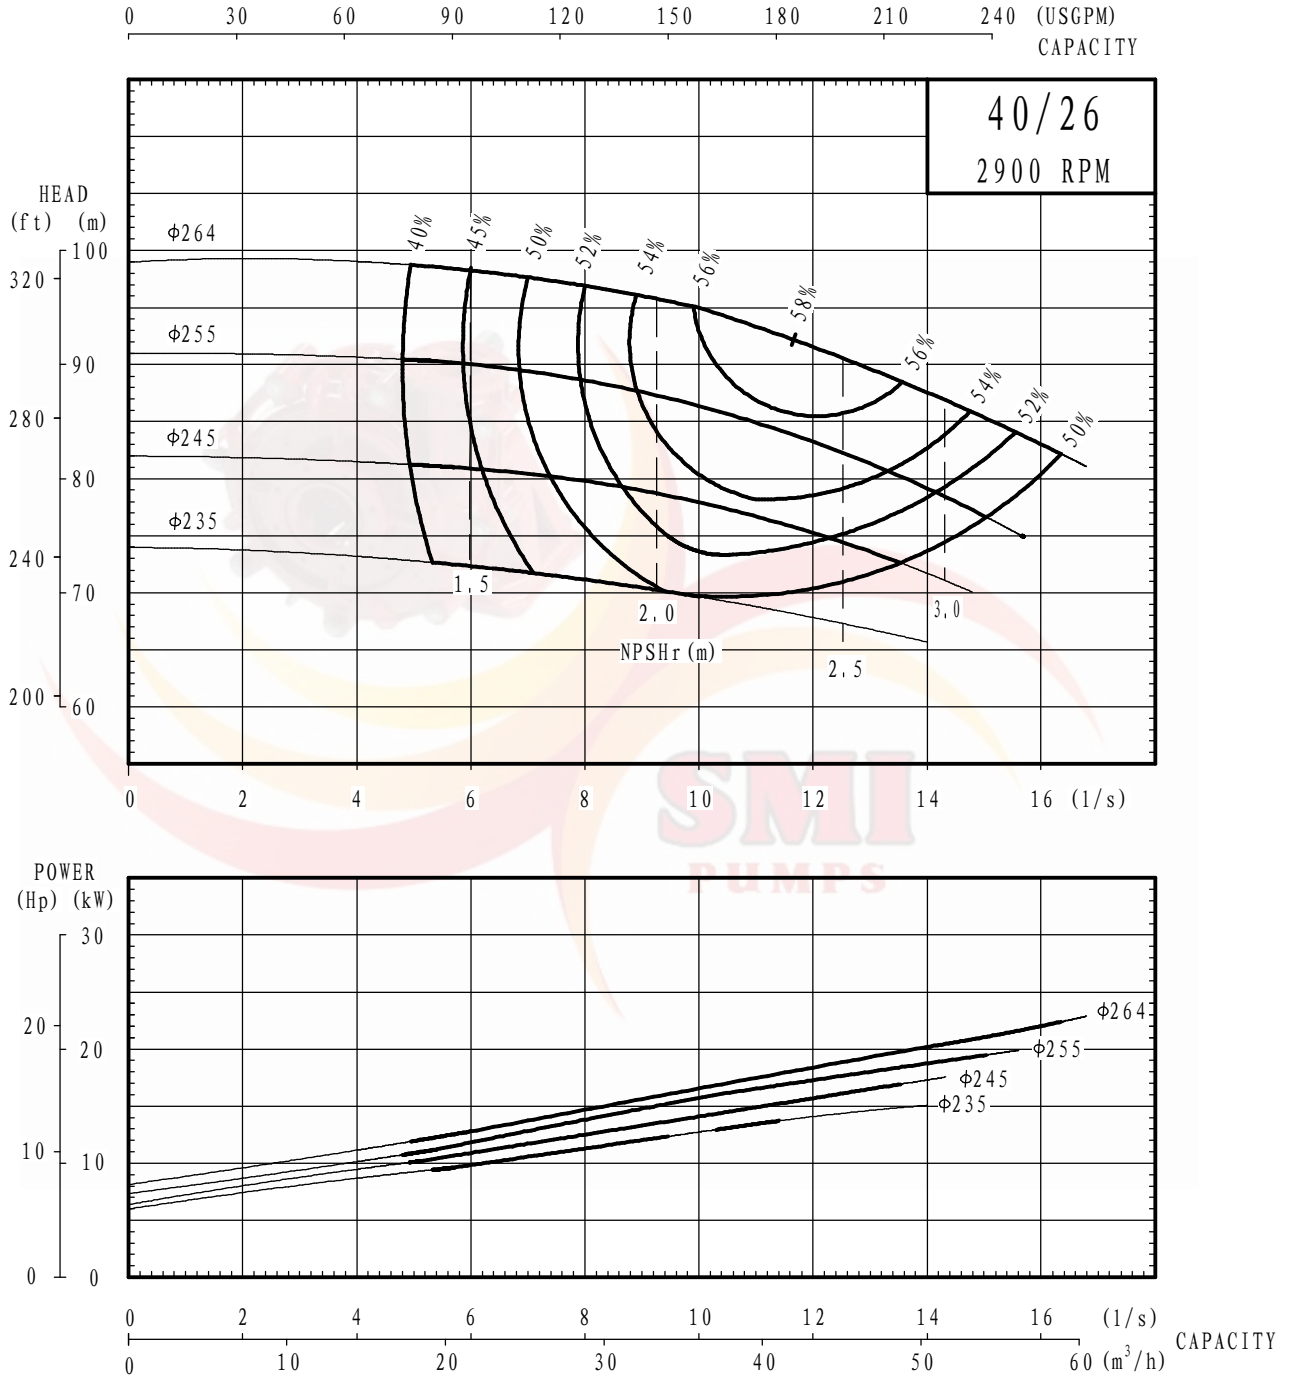

SMI PUMP PERFORMANCE CURVE

www.smipumps.co.za
13 Patrick Road ,Jetpark