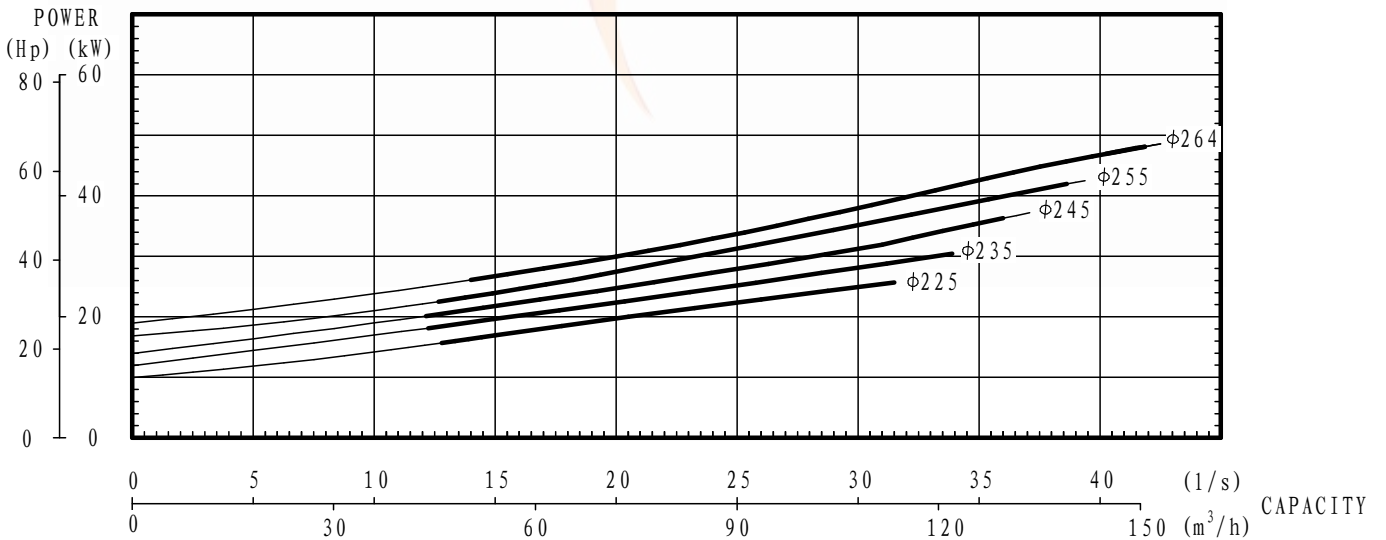

SMI PUMP PERFORMANCE CURVE

www.smipumps.co.za
13 Patrick Road ,Jetpark