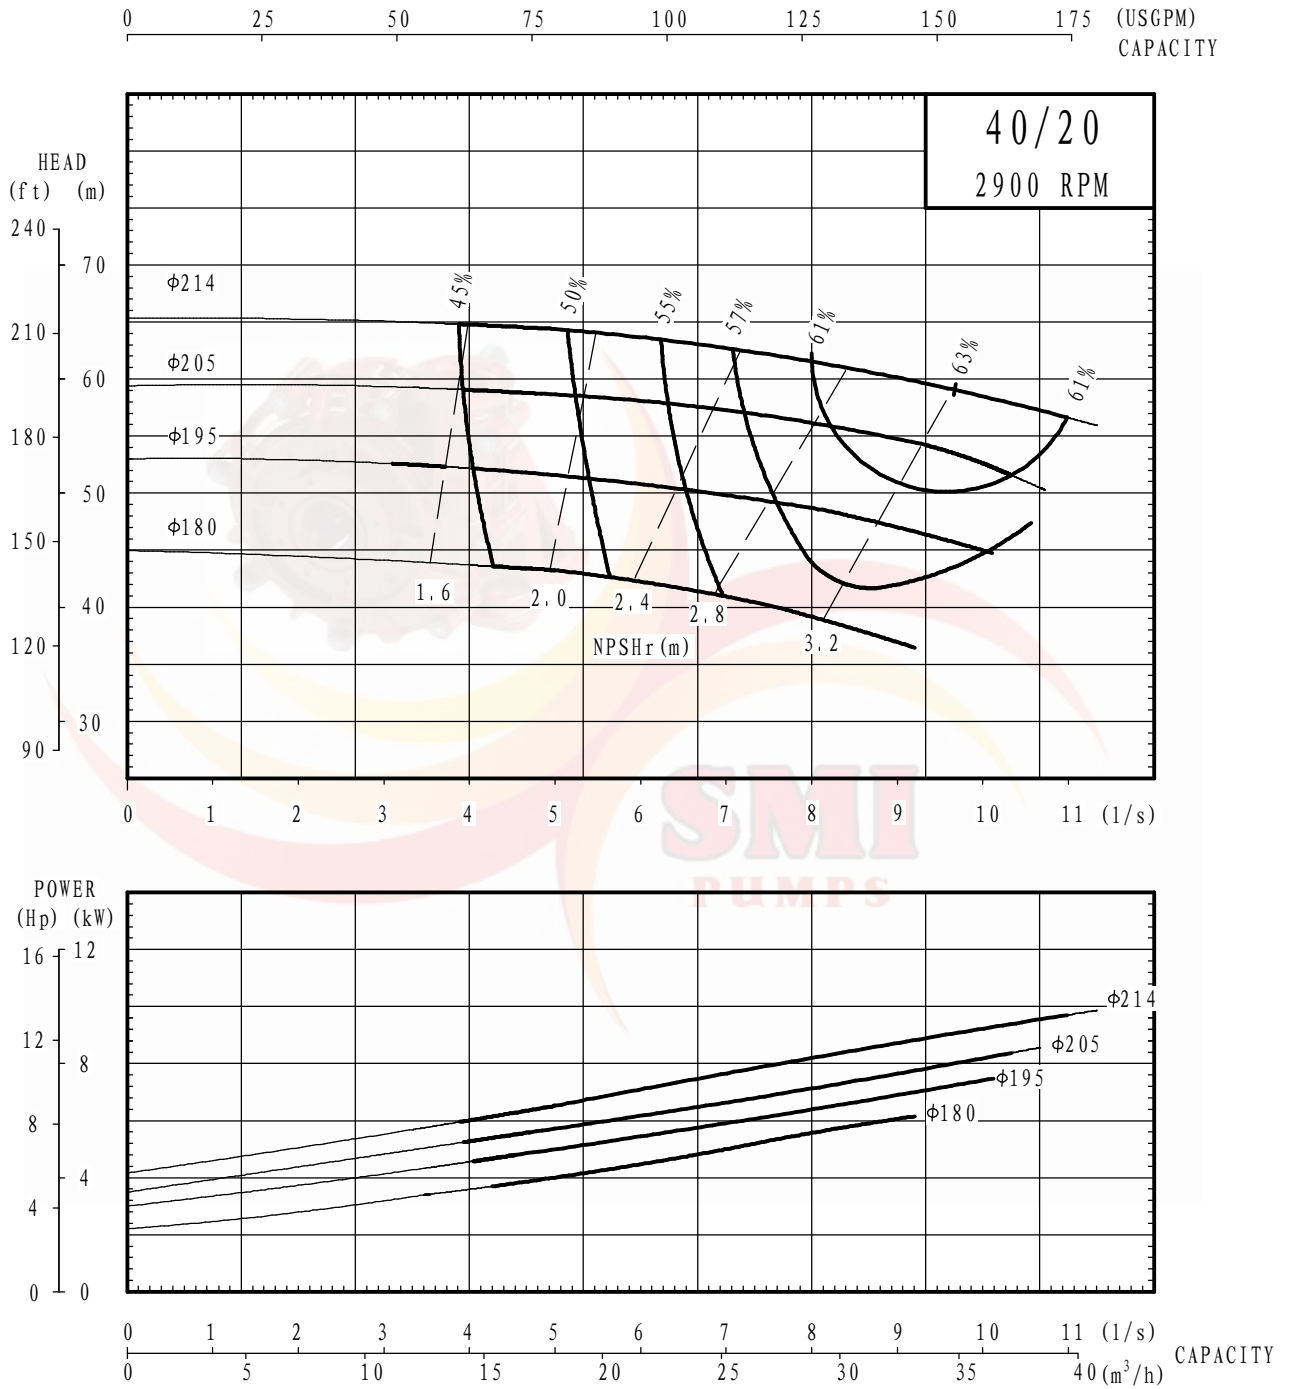

SMI Pump Performance Curve

www.smipumps.co.za
13 Patrick Road ,Jetpark