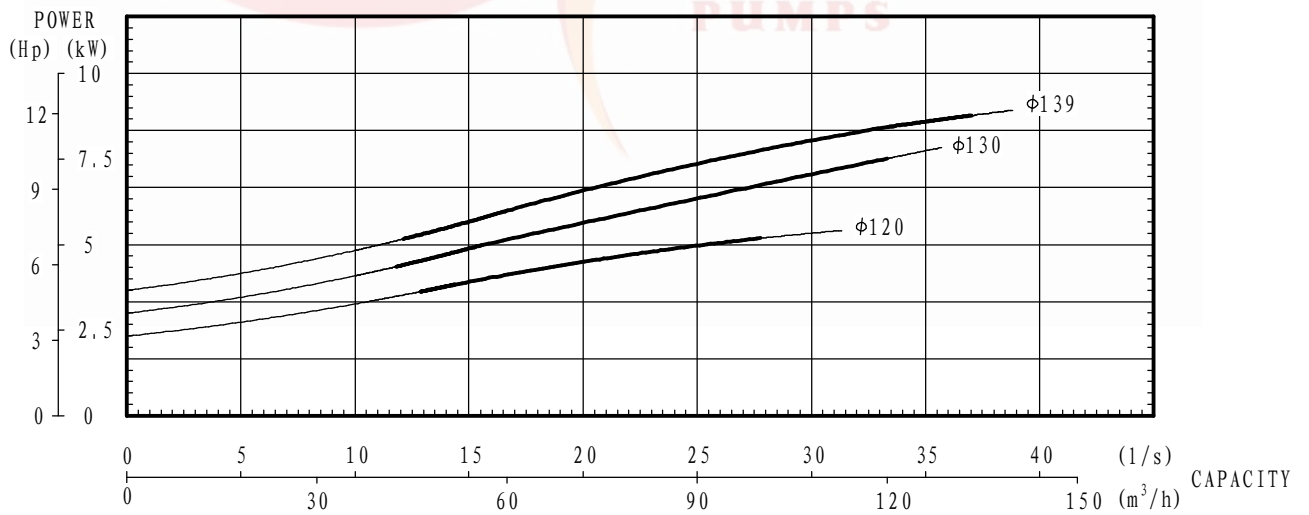

SMI PUMP PERFORMANCE CURVE

www.smipumps.co.za
13 Patrick Road ,Jetpark