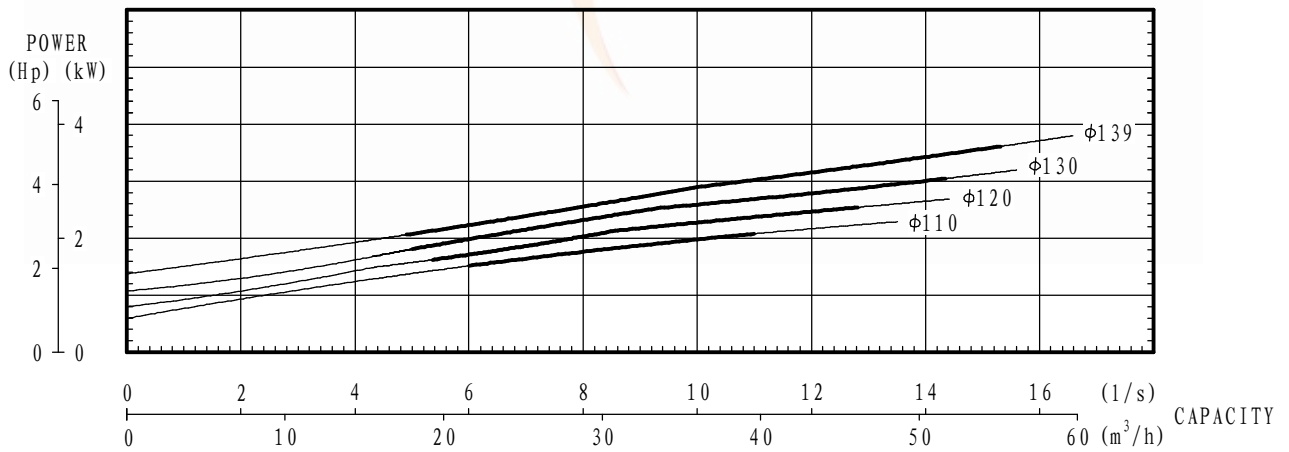

SMI Pump Performance Curve

www.smipumps.co.za
13 Patrick Road ,Jetpark