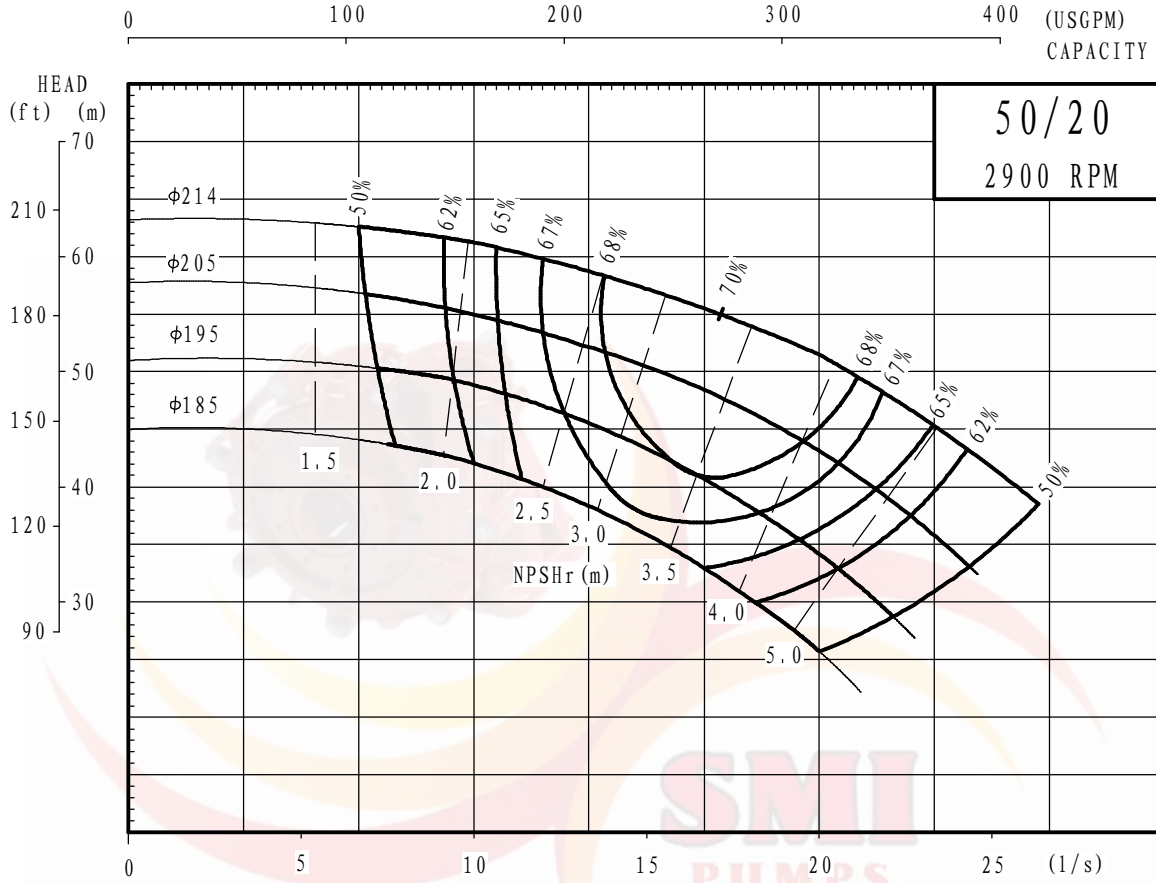

SMI PUMP PERFORMANCE CURVE

www.smipumps.co.za
13 Patrick Road ,Jetpark